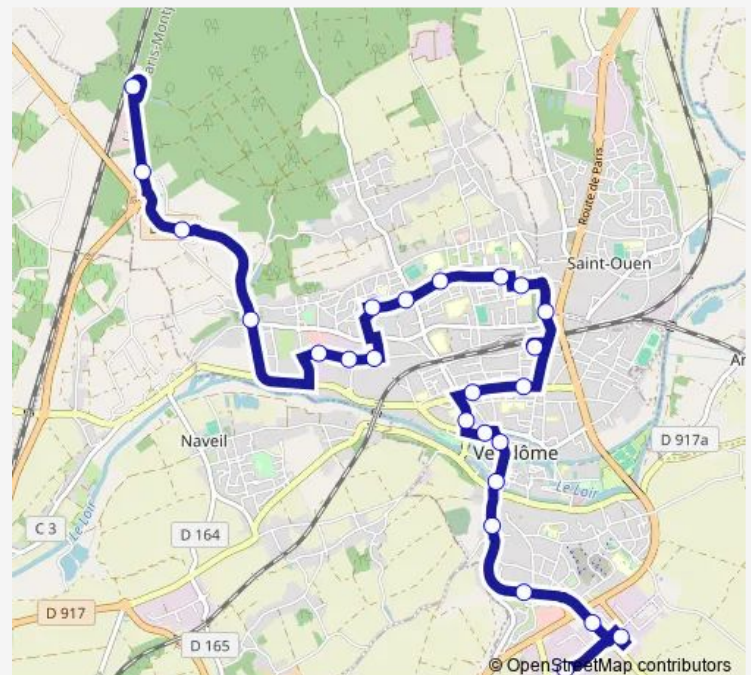

### Route schedule

Vendome - ZI Sud — Vendome - Gare Tgv

Monday	06:00-20:15
Tuesday	06:00-20:15
Wednesday	06:00-20:15
Thursday	06:00-20:15
Friday	06:00-20:15
Saturday	08:45-18:40
Sunday	—

### Route info

Direction: Vendome - ZI Sud

Stops: 25

Trip Duration: 0 hour 32 min

■ A — Ligne A

Vendome - 4 Tilleuls

Vendome - Mons

Vendome - Cités Unies