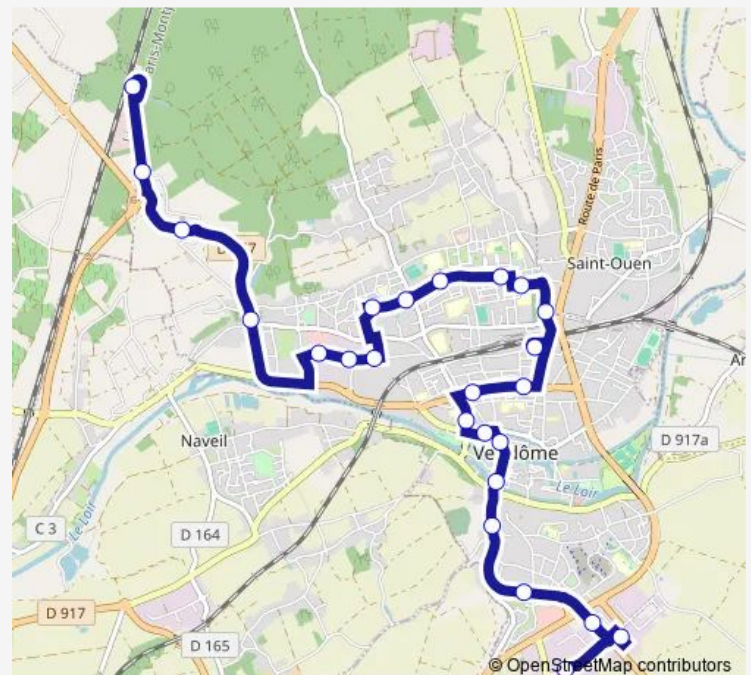

Bus A Ligne A

[Go to website](#)

Direction

VENDOME - ZI SUD — VENDOME - GARE TGV

25 stops

[Open route schedule](#)

- VENDOME - ZI SUD
- VENDOME - EIFFEL
- VENDOME - ROUTE DE BLOIS
- VENDOME - OFFENBACH
- VENDOME - ST LUBIN
- VENDOME - ST GEORGES
- VENDOME - HOPITAL
- VENDOME - ST MICHEL
- VENDOME - KENNEDY
- VENDOME - GERARD YVON
- VENDOME - ST VENANT
- VENDOME - GARE TER
- VENDOME - CIMETIERE NORD
- VENDOME - BRANLY
- VENDOME - DANAN
- VENDOME - LYCEE RONSARD
- VENDOME - EUROPE
- VENDOME - JEAN MOULIN
- VENDOME - JOUHAUX
- VENDOME - INDUSTRIE
- VENDOME - ST MARC

Route schedule

VENDOME - ZI SUD — VENDOME - GARE TGV

Monday	06:00-20:15
Tuesday	06:00-20:15
Wednesday	06:00-20:15
Thursday	06:00-20:15
Friday	06:00-20:15
Saturday	08:45-18:40
Sunday	—

Route info

Direction: VENDOME - ZI SUD

Stops: 25

Trip Duration: 0 hour 32 min

■ A — Ligne A

VENDOME - 4 TILLEULS

VENDOME - MONS

VENDOME - CITÉS UNIES

VENDOME - GARE TGV

Direction

Wednesday 06:35-20:45

Thursday 06:35-20:45

Friday 06:35-20:45

Saturday 09:20-19:10

Sunday —

Route info

Direction: VENDOME - GARE TGV

Stops: 25