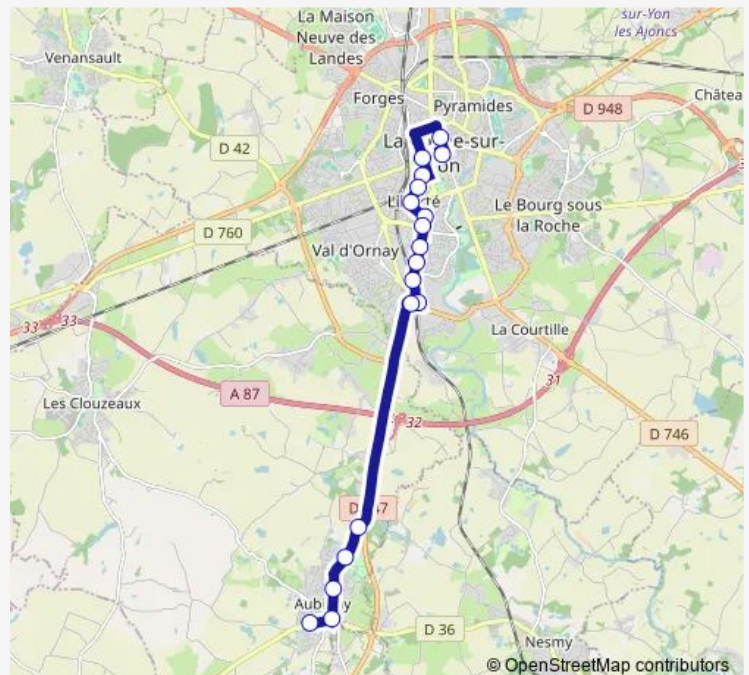

### Direction

Napoléon Crocodile — Ordeville

18 stops

[Open route schedule](#)

Napoléon Crocodile

Foch

Vendée

Guard

### Route schedule

Napoléon Crocodile — Ordeville

Monday 07:40-19:35

Tuesday 07:40-19:35

Wednesday 07:40-19:35

Thursday 07:40-19:35

Friday 07:40-19:35

Saturday 08:41-19:35

### Route info

Direction: Napoléon Crocodile

Stops: 18

Trip Duration: 0 hour 26 min

■ A — Aubigny - Napoléon