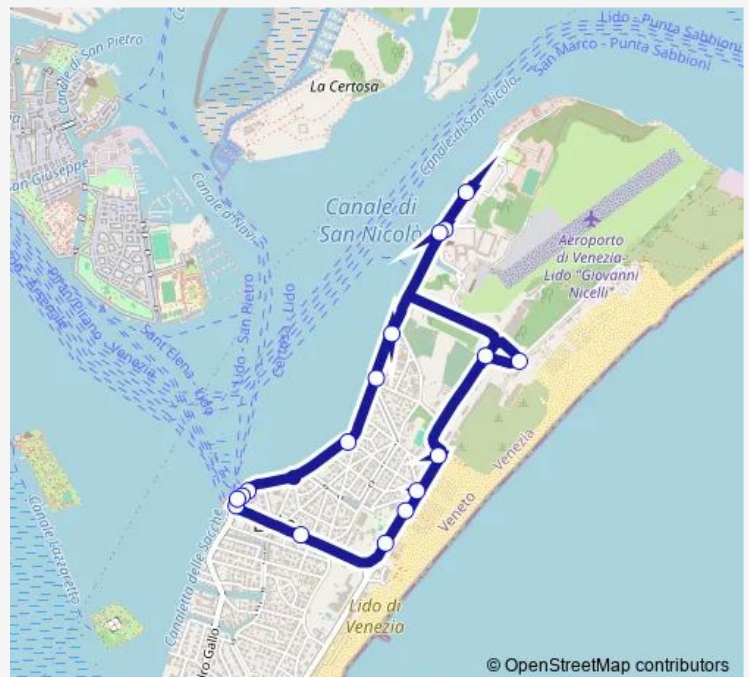

Monday 06:13-12:28

Tuesday 06:13-12:28

Wednesday 06:13-12:28

Thursday 06:13-12:28

Friday 06:13-12:28

Saturday 06:13-12:28

Sunday 06:13-12:28

Route info

Direction: Santa Maria Elisabetta

Stops: 16

Trip Duration: 0 hour 12 min

© OpenStreetMap contributors

**Direction**

Santa Maria Elisabetta — Piazzale Rava'

8 stops

[Open route schedule](#)

## Route info

Direction: Santa Maria Elisabetta

Stops: 8

Trip Duration: 0 hour 6 min

## Route info

Direction: Piazzale Rava'

Stops: 9

Trip Duration: 0 hour 5 min

**Direction**

Santa Maria Elisabetta — San Nicolo'

6 stops

[Open route schedule](#)