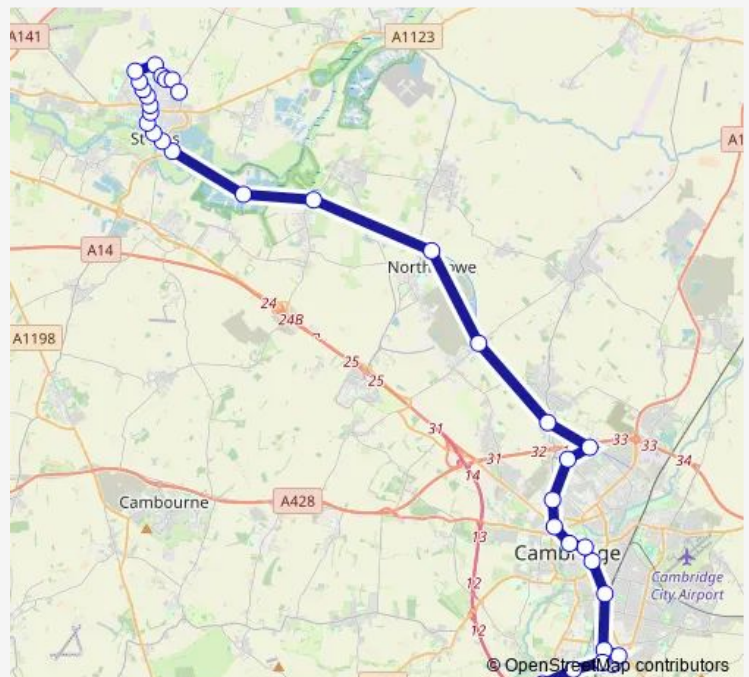

Thursday 05:56-23:06

Friday 05:56-23:06

Saturday 06:06-23:06

Sunday 08:36-22:06

Route info

Direction: The Busway Trumpington Park-and-Ride

Stops: 35

Trip Duration: 1 hour 27 min

■ A — St Ives - Trumpington P&R

Bus Station

St John's Road

Langley Close

Copperbeech Close

The Pound

Chestnut Road

Elm Drive

Albemarle Road

Ramsey Road

Burleigh Centre

Waveney Road

Post Box

Burrel Road

Edison Road

Direction

Edison Road — The Busway Trumpington Park-and-Ride

37 stops

[Open route schedule](#)

Edison Road

Royce Court

Burrel Road

Post Box

Waveney Road