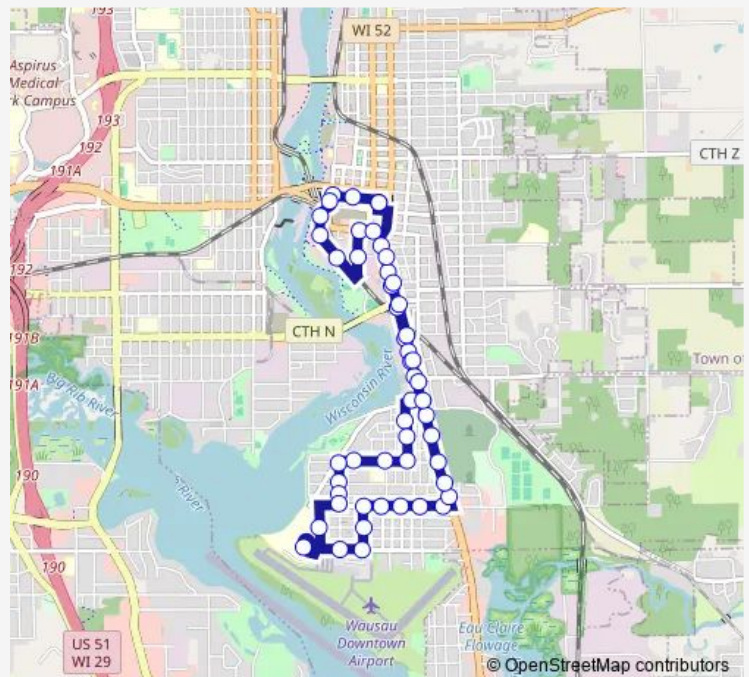

Grand Ave. @ Riverview Towers

Grand Ave. @ Leubner St.

Grand Ave. @ Sumner St.

Grand Ave. @ Channel 7

Grand Ave. @ Manson St.

Grand Ave. @ Townline Rd.

Sturgeon Eddy Rd. @ Fairmount St.

Fairmount St. @ Ruder St.

Fairmount St. @ Bernard St.

Route schedule

Transit Center A — Transit Center A

Monday 07:00-18:00

Tuesday 07:00-18:00

Wednesday 07:00-18:00

Thursday 07:00-18:00

Friday 07:00-18:00

Saturday —

Sunday —

Route info

Direction: Transit Center A

Stops: 51

Trip Duration: 0 hour 30 min

A — Grand Avenue/Health Care Center

Fairmount St. @ Weston Ave.

Weston Ave. @ Mathie St.

Weston Ave. @ Fleming St.

Zimmerman St. @ Weston Ave.

Zimmerman St. @ Broadway Ave.

Zimmerman St. @ Ross Ave.

Zimmerman St. @ Kent St.

Marshall St. @ Ethel St.

Health Care Center