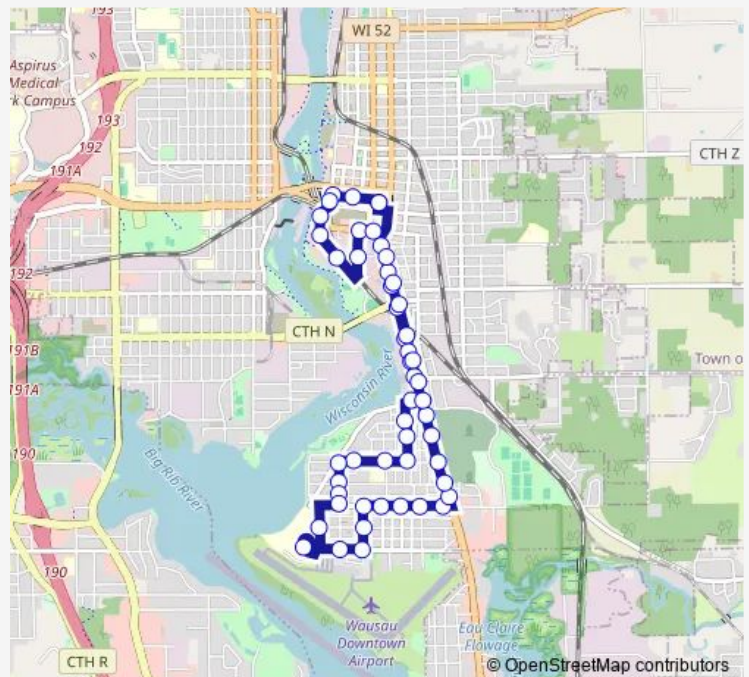

Grand Ave. @ Riverview Towers

Grand Ave. @ Leubner St.

Grand Ave. @ Sumner St.

Grand Ave. @ Channel 7

Grand Ave. @ Manson St.

Grand Ave. @ Townline Rd.

Sturgeon Eddy Rd. @ Fairmount St.

Fairmount St. @ Ruder St.

Fairmount St. @ Bernard St.

Route schedule

Transit Center A — Transit Center A

Monday 06:35-18:00

Tuesday 06:35-18:00

Wednesday 06:35-18:00

Thursday 06:35-18:00

Friday 06:35-18:00

Saturday —

Sunday —

Route info

Direction: Transit Center A

Stops: 51

Trip Duration: 0 hour 30 min

A — Grand Avenue/Health Care Center

Fairmount St. @ Weston Ave.

Weston Ave. @ Mathie St.

Weston Ave. @ Fleming St.

Zimmerman St. @ Weston Ave.

Zimmerman St. @ Broadway Ave.

Zimmerman St. @ Ross Ave.

Zimmerman St. @ Kent St.

Marshall St. @ Ethel St.

Health Care Center