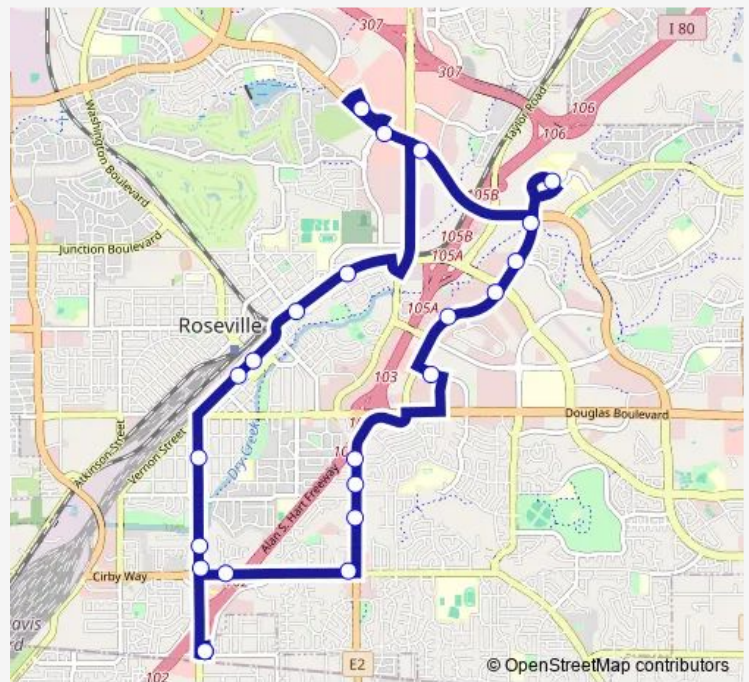

Bus A Route A

[Go to website](#)

Direction
 Louis LN & Whyte AVE (Sb) — Louis LN & Whyte AVE (Sb)
 23 stops
[Open route schedule](#)

- Louis LN & Whyte AVE (Sb)
- Riverside AVE & Cirby WY (Nb)
- Riverside AVE & Kenroy LN (Nb)
- Riverside AVE & Cherry ST (Nb)
- Vernon ST & Taylor ST (Nb)
- Vernon ST & Grant ST (Nb)
- Atlantic ST & Yosemite ST (Nb)
- Atlantic ST & Center ST (Nb)
- Galleria CIR & West DR (Eb)
- Roseville Pkwy & Reserve DR (Eb)
- Roseville Pkwy & Galleria Blvd (Eb)
- N Sunrise AVE & E Roseville Pkwy (Nb)
- N Sunrise AVE & E Roseville Pkwy (Sb)
- N Sunrise AVE & Stone Point DR (Sb)
- N Sunrise AVE & Eureka RD (Sb)
- N Sunrise AVE & Lead Hill Blvd (Nb)
- Sierra Gardens DR & N Sunrise AVE (Eb)
- Sunrise AVE & Frances DR (Sb)
- Sunrise AVE & Conroy LN (Sb)
- Sunrise AVE & Coloma WY (Sb)
- Cirby WY & Sunrise AVE (Wb)

Route schedule

Louis LN & Whyte AVE (Sb) — Louis LN & Whyte AVE (Sb)

Monday	05:47-21:00
Tuesday	05:47-21:00
Wednesday	05:47-21:00
Thursday	05:47-21:00
Friday	05:47-21:00
Saturday	08:00-16:00
Sunday	—

Route info

Direction: Louis LN & Whyte AVE (Sb)

Stops: 23

Trip Duration: 1 hour 0 min

A — Route A

Cirby WY & Cirby Hills DR (Wb)

Louis LN & Whyte AVE (Sb)

A Bus time schedules and route maps are available in an offline PDF at busmaps.com. Use the busmaps.com website to see live bus times, train schedule or subway schedule, and step-by-step directions for all public transit in Roseville

The schedule is provided in the local timezone. Times with "(+1)" indicate departures on the next day.

PDF file created on 2025-01-16

2024 BusMaps.com - All Rights Reserved