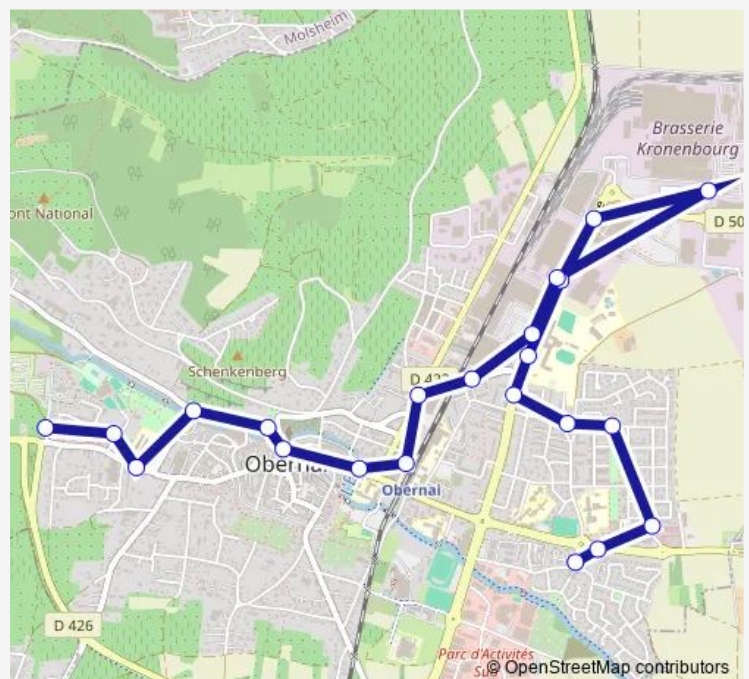

Thursday 06:11-19:11

Friday 06:11-19:11

Saturday 07:15-17:15

Sunday —

Route info

Direction: Maréchal Koenig

Stops: 22

Trip Duration: 0 hour 27 min

■ A — Ligne A : Mar Koenig - Camping

Direction

Maréchal Koenig — Camping

22 stops

[Open route schedule](#)

Maréchal Koenig

College Europe

Gendarmerie

Thursday 16:30-20:03

Friday 16:30-20:03

Saturday —

Sunday —

Route info

Direction: Maréchal Koenig

Stops: 22

Trip Duration: 0 hour 29 min

Saturday —

Sunday —

Route info

Direction: Maréchal Koenig

Stops: 20

Trip Duration: 0 hour 24 min

Direction

Camping — Maréchal Koenig