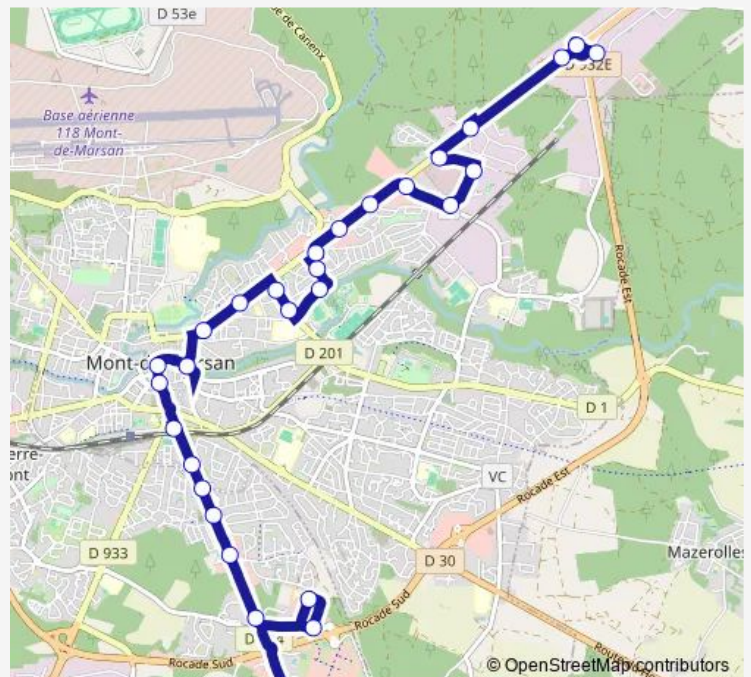

Saturday —

Sunday —

Route info

Direction: Mamoura

Stops: 29

Trip Duration: 0 hour 39 min

A — Ligne A

Commandant Clère

Wednesday 07:19-19:07

Thursday 07:19-19:07

Friday 07:19-19:07

Saturday 13:49

Sunday —

Route info

Direction: Centre Commercial

Stops: 29