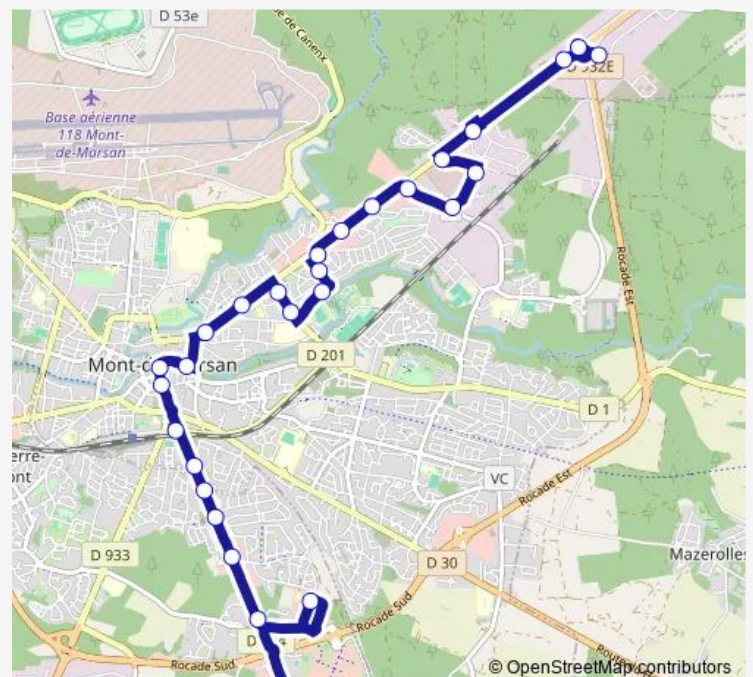

Saturday 07:49-18:49

Sunday —

Route info

Direction: Centre Commercial

Stops: 29

Trip Duration: 0 hour 39 min

A — Ligne A

Carboué

Mi-Carrère

Léon Jouhaux

Maridor

Larroquère

Rd-Pt Marmoura

S.D.I.S.

Mamoura

Direction

Wednesday 06:41-18:51

Thursday 06:41-18:51

Friday 06:41-18:51

Saturday 07:38-18:38

Sunday —

Route info

Direction: Mamoura

Stops: 29