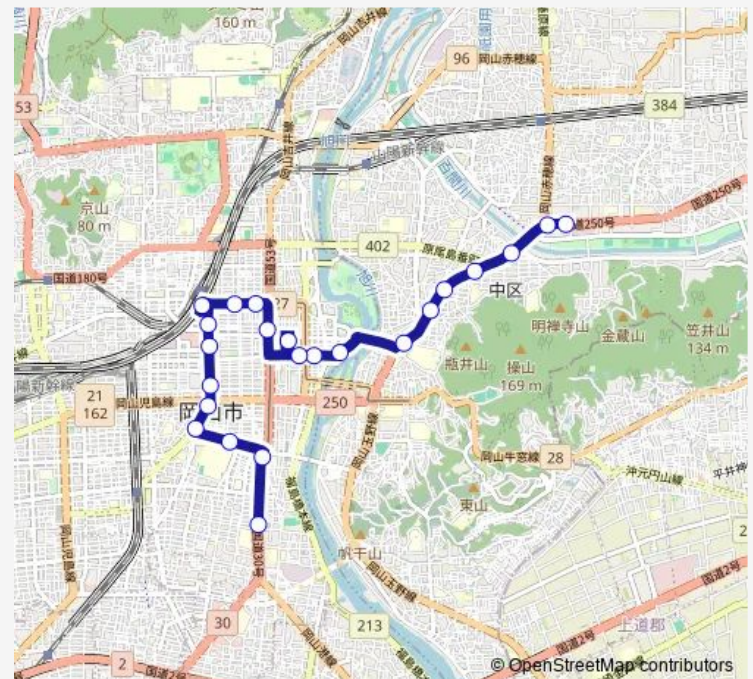

### Route schedule

岡南営業所 — 岡電高屋

Monday —

Tuesday —

Wednesday —

Thursday —

Friday —

Saturday 06:40-18:22

### Route info

Direction: 岡南営業所

Stops: 21

Trip Duration: 0 hour 32 min

岡電高屋線

## Route info

Direction: 岡電高屋

Stops: 23

Trip Duration: 0 hour 34 min

岡電高屋線 Bus time schedules and route maps are available in an offline PDF at [busmaps.com](https://busmaps.com). Use the [busmaps.com](https://busmaps.com) website to see live bus times, train schedule or subway schedule, and step-by-step directions for all public transit in Okayama