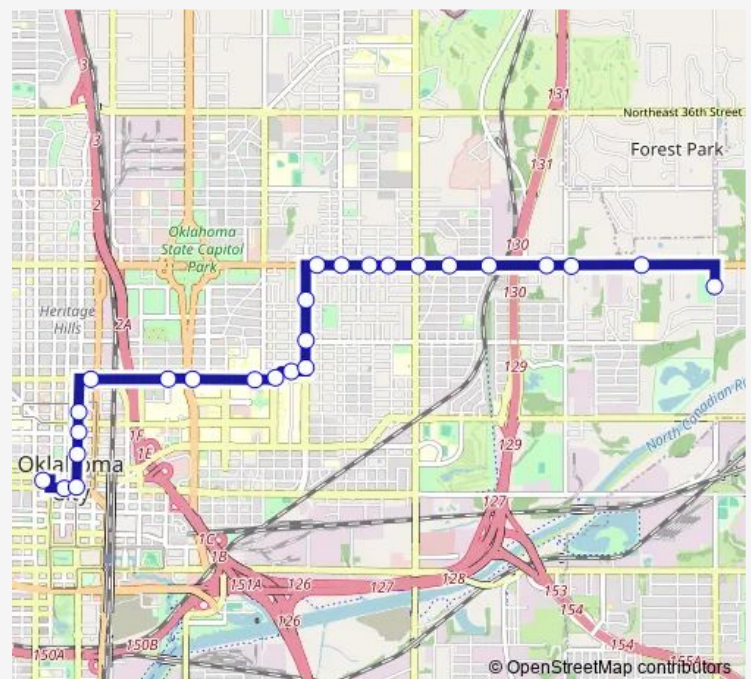

NE 23rd ST @ Hood Ave

NE 23rd ST @ MLK Blvd

NE 23rd ST @ N Highland Dr

Route schedule

Transit Center BAY H — N Coltrane RD @ NE 20th St

Monday 05:50-18:50

Tuesday 05:50-18:50

Wednesday 05:50-18:50

Thursday 05:50-18:50

Friday 05:50-18:50

Saturday 07:05-18:05

Sunday 07:05-18:05

Route info

Direction: Transit Center BAY H

Stops: 26

Trip Duration: 0 hour 25 min

002 — N Coltrane

NE 23rd ST @ Miramar

NE 23rd ST @ Farris Ave

NE 23rd ST @ Bryant

NE 23rd ST @ Ray

N Coltrane RD @ NE 20th St

Direction

N Coltrane RD @ NE 20th St — Transit Center BAY H

Thursday 06:15-19:15

Friday 06:15-19:15

Saturday 07:30-18:30

Sunday 07:30-18:30

Route info

Direction: N Coltrane RD @ NE 20th St

Stops: 29

Trip Duration: 0 hour 30 min