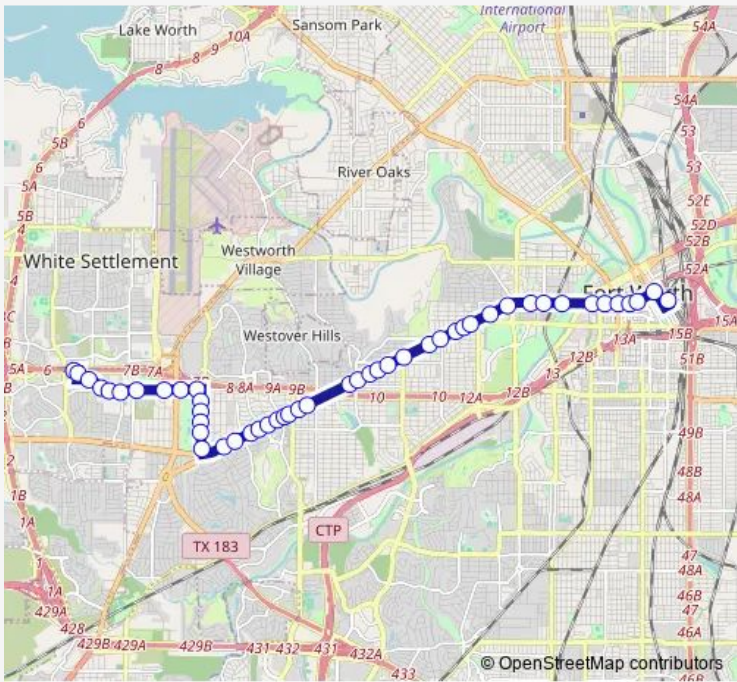

Bus 002 Camp Bowie

[Go to website](#)

Direction
 West Fwy & Loredo — Fwcs - Bay - C
 48 stops
[Open route schedule](#)

- West Fwy & Loredo
- Laredo & West Fwy
- Calmont & Glenrock
- Calmont & Phoenix
- Calmont & Shenandoah
- Calmont & Broadmoor
- Calmont & Rio Vista
- Calmont & Marquita
- Calmont & Alta Mere - Irene
- Calmont & Green Oaks
- Lackland & Locke
- Lackland & Curzon
- Lackland & Garland
- Lackland & Hemsell
- Lackland & Z Boaz
- Camp Bowie & Indale
- Camp Bowie & Clayton
- Camp Bowie & Hilldale
- Camp Bowie & Hilldale - Bernie Anderson
- Camp Bowie & Bernie Anderson - Fairfield
- Camp Bowie & Westridge

Route schedule
 West Fwy & Loredo — Fwcs - Bay - C

Monday	04:23-22:53
Tuesday	04:23-22:53
Wednesday	04:23-22:53
Thursday	04:23-22:53
Friday	04:23-22:53
Saturday	05:23-22:53
Sunday	05:23-21:53

Route info
 Direction: West Fwy & Loredo
 Stops: 48
 Trip Duration: 0 hour 45 min