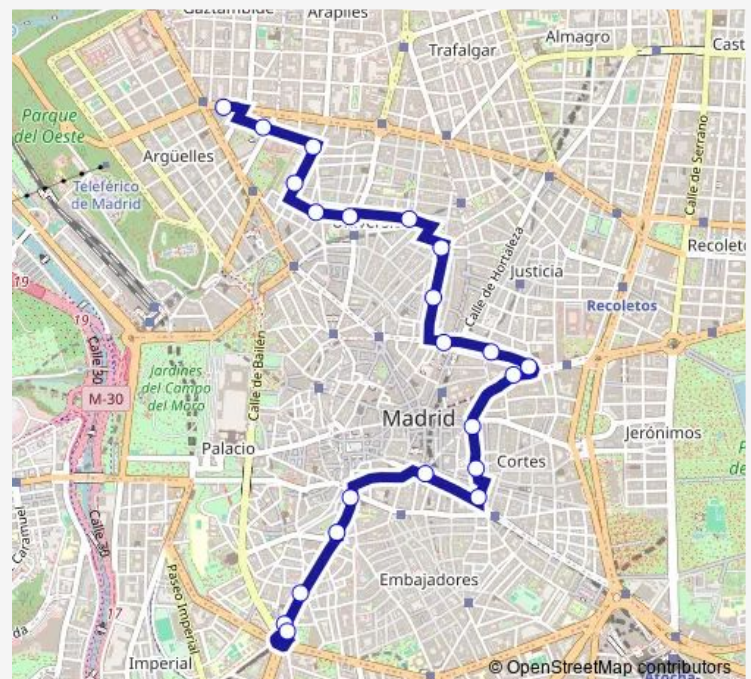

Conde Duque

Alberto Aguilera - Galileo

Alberto Aguilera - Blasco De Garay

Route schedule

Metro Puerta De Toledo — Argüelles

Monday 08:00-20:45

Tuesday 08:00-20:45

Wednesday 08:00-20:45

Thursday 08:00-20:45

Friday 08:00-20:45

Saturday 08:00-20:45

Sunday 08:00-20:45

Route info

Direction: Metro Puerta De Toledo

Stops: 23

Trip Duration: 0 hour 30 min

002 — Puerta Toledo - Argüelles

BusMaps

Princesa - Centro Comercial

Argüelles

Direction

Argüelles — Metro Puerta De Toledo

22 stops

[Open route schedule](#)