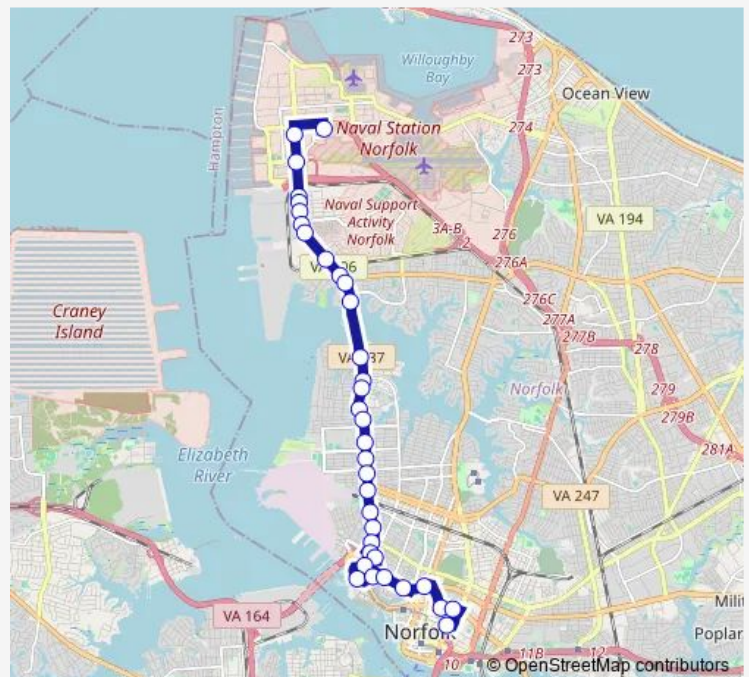

## Bus 002 Hampton Blvd

[Go to website](#)

**Direction**  
 Dntc — Hammond & Admiral Taussig  
 32 stops  
[Open route schedule](#)

- Dntc
- Virginia Beach & Granby
- Olney & Mowbray
- Olney & Colonial
- Olney & Stockley Gardens
- Olney & Norfolk General
- Colley & Raleigh
- Redgate & Childrens Way
- Hampton & Princess Anne
- Hampton & Spotswood
- Hampton & Woodrow
- Hampton & 27th
- Hampton & 37th
- Hampton & 41st
- Hampton & 45th
- Hampton & 49th
- Hampton & Shell Station
- Hampton & Bolling
- Hampton & Rockbridge
- Hampton & Surry
- Hampton & Lexan

### Route schedule

Dntc — Hammond & Admiral Taussig

Monday	05:28-09:28
Tuesday	05:28-09:28
Wednesday	05:28-09:28
Thursday	05:28-09:28
Friday	05:28-09:28
Saturday	05:28-09:28
Sunday	05:28-09:28

### Route info

Direction: Dntc

Stops: 32

Trip Duration: 0 hour 34 min

002 — Hampton Blvd

Hampton & Escadrille

Hampton & Helena

Hampton & Runnymede

## Route info

Direction: Dntc

Stops: 33

Trip Duration: 0 hour 49 min

Hampton & Runnymede

Hampton & Little Creek

Hampton & Staff College

Hampton & Baker