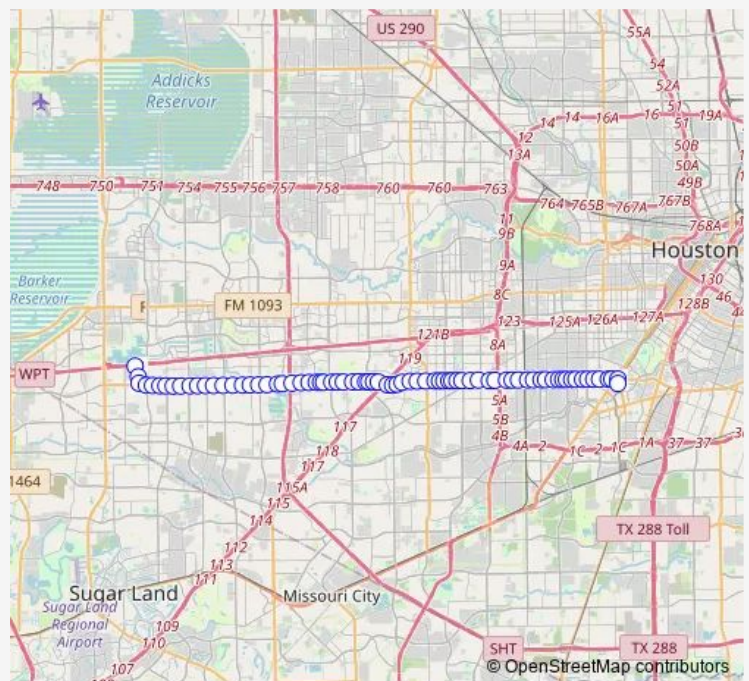

Holcombe Blvd @ Buffalo Speedway

W Holcombe Blvd @ Westchester St

W Holcombe Blvd @ Sewanee St

Bellaire Blvd @ Edloe St

Bellaire Blvd @ Auden St

Bellaire Blvd @ Stella Link Rd

Bellaire Blvd @ Academy St

Bellaire Blvd @ West Point

Bellaire Blvd @ West Point

Bellaire Blvd @ Mulberry Ln

Route schedule

Texas Medical Center Transit Center — Mission Bend Transit Center

Monday	04:30-01:00 ⁺¹
Tuesday	04:30-01:00 ⁺¹
Wednesday	04:30-01:00 ⁺¹
Thursday	04:30-01:00 ⁺¹
Friday	04:30-01:00 ⁺¹
Saturday	04:35-01:00 ⁺¹
Sunday	04:35-01:00 ⁺¹

Route info

Direction: Texas Medical Center Transit Center

Stops: 78

Trip Duration: 1 hour 3 min

002 — Bellaire

Bellaire Blvd @ Alpine St

Bellaire Blvd @ Avenue B

Bellaire Blvd @ W Loop S

Bellaire Blvd @ W Loop S

Bellaire Transit Center

Bellaire Blvd @ Ferris Dr

Bellaire Blvd @ Mapleridge St

Bellaire Blvd @ Chimney Rock Rd

Bellaire Blvd @ Chetwood Dr

Bellaire Blvd @ Alder Dr

Bellaire Blvd @ Atwell Dr