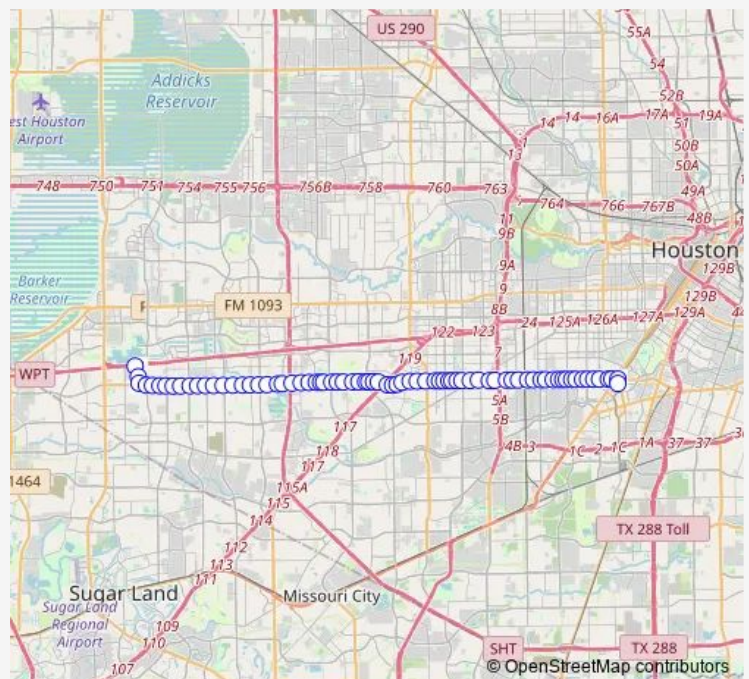

Holcombe Blvd @ Belmont

Holcombe Blvd @ Buffalo Speedway

W Holcombe Blvd @ Westchester St

W Holcombe Blvd @ Sewanee St

Bellaire Blvd @ Edloe St

Bellaire Blvd @ Auden St

Bellaire Blvd @ Stella Link Rd

Bellaire Blvd @ Academy St

Bellaire Blvd @ West Point

Bellaire Blvd @ West Point

Bellaire Blvd @ Mulberry Ln

Route schedule

Texas Medical Center Transit Center — Mission Bend Transit Center

Monday	04:30-01:00 ⁺¹
Tuesday	04:30-01:00 ⁺¹
Wednesday	04:30-01:00 ⁺¹
Thursday	04:30-01:00 ⁺¹
Friday	04:30-01:00 ⁺¹
Saturday	04:35-01:00 ⁺¹
Sunday	04:35-01:00 ⁺¹

Route info

Direction: Texas Medical Center Transit Center

Stops: 78

Trip Duration: 1 hour 3 min

002 — Bellaire

Bellaire Blvd @ Alpine St

Bellaire Blvd @ Avenue B

Bellaire Blvd @ W Loop S

Bellaire Blvd @ W Loop S

Bellaire Transit Center

Bellaire Blvd @ Ferris Dr

Bellaire Blvd @ Mapleridge St

Bellaire Blvd @ Chimney Rock Rd

Bellaire Blvd @ Chetwood Dr

Bellaire Blvd @ Alder Dr

Bellaire Blvd @ Atwell Dr