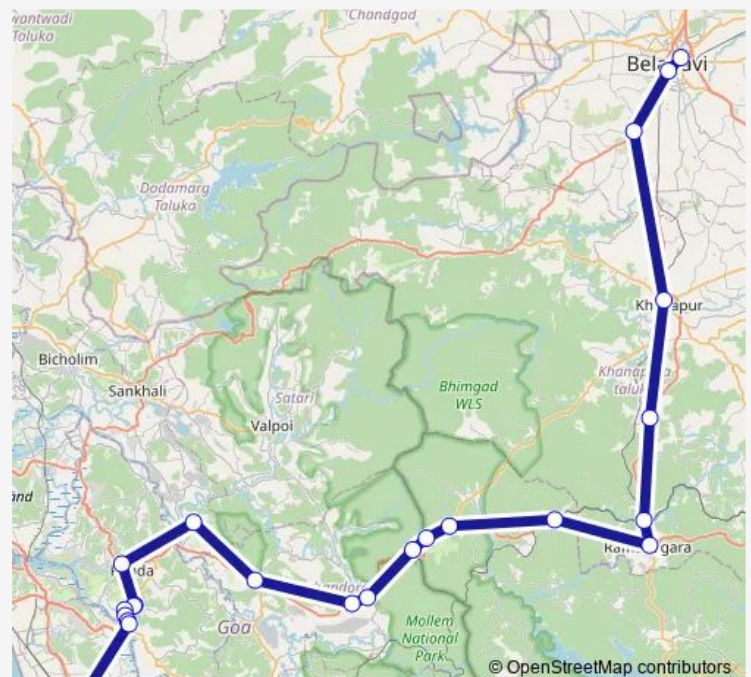

Bori Sanquar

Saibaba Temple

Borim

Route schedule

Belgavi CBT Ksrtc — Margao KTC Bus Stand

Monday 05:30-15:00

Tuesday 05:30-15:00

Wednesday 05:30-15:00

Thursday 05:30-15:00

Friday 05:30-15:00

Saturday 05:30-15:00

Sunday 05:30-15:00

Route info

Direction: Belgavi CBT Ksrtc

Stops: 24

Trip Duration: 4 hour 45 min

MRG125 — Margao - Belgavi CBT via Anmod

BusMaps

Borim Bridge

Fatorda Stadium

Margao KTC Bus Stand

Direction

Margao KTC Bus Stand — Belgavi CBT Ksrtc

24 stops

[Open route schedule](#)

Margao KTC Bus Stand

Fatorda Stadium

Borim Bridge

Borim

Saibaba Temple

Bori Sanquar

Kalmamal