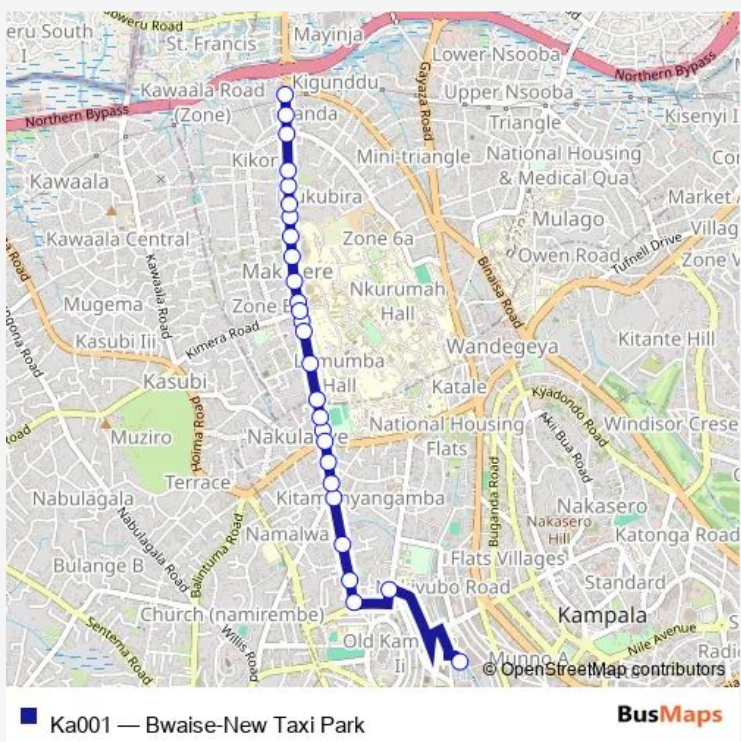

Bus Ka001 Bwaise-New Taxi Park

[Go to website](#)

Direction
 New Taxi Park — Total Petro Station - Bwaise
 27 stops
[Open route schedule](#)

- New Taxi Park
- Gadafi Rd Roundabout
- Daily Loaf Bakery
- Shell (Sir Apollo Kagwa Rd)
- Department of Refugees Pm's Office
- Multitech Business School
- Sir Apollo Kagwa Rd - Kyaddondo Rd 2 Jct
- Full Gospel Church Extension
- Makere Metropolitan Management Institute
- Full Gospel Church
- Oilcom (Sir Apollo Kagwa Rd)
- V-power GUSTRO Book Centre
- UCF Kikoni
- Western Gate Makerere
- Baskon Hostel
- Divine Mercy Supermarket
- Small Gate Makerere
- Nicodemus Pork Joint
- Shell 2 (Sir Apollo Kagwa Rd)
- Panikol International Hostel - Bwaise
- Frama Hostel

Route schedule
 New Taxi Park — Total Petro Station - Bwaise

Monday	06:30-19:00
Tuesday	06:30-19:00
Wednesday	06:30-19:00
Thursday	06:30-19:00
Friday	06:30-19:00
Saturday	06:30-19:00
Sunday	06:30-19:00

Route info
 Direction: New Taxi Park
 Stops: 27
 Trip Duration: 0 hour 39 min

Dfcu (Sir Apollo Kagwa Rd)

Mbi

Parklane Hostel

Kikoni Police Post

Holy Temple of God

Total Petro Station - Bwaise

Direction

Wednesday 06:30-19:00

Thursday 06:30-19:00

Friday 06:30-19:00

Saturday 06:30-19:00

Sunday 06:30-19:00

Route info

Direction: Total Petro Station - Bwaise

Stops: 32