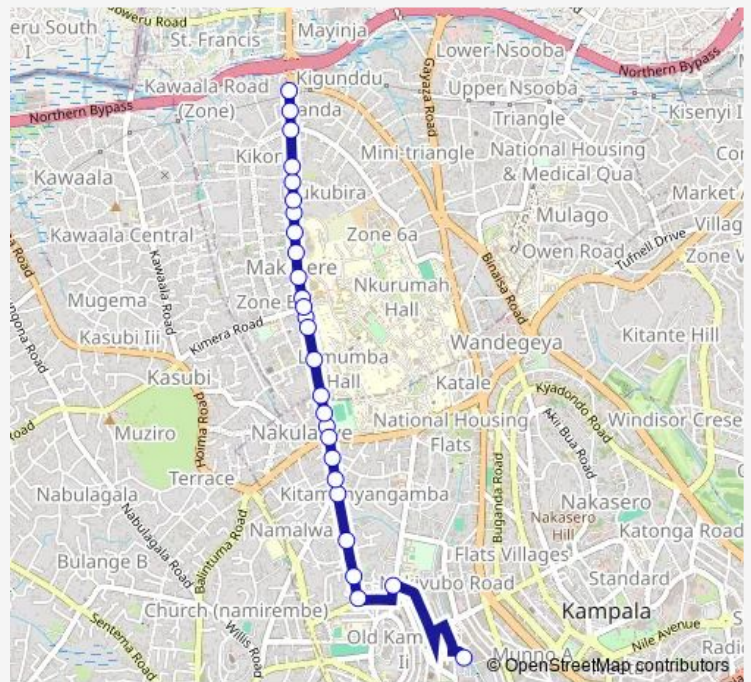

Bus KA001 Bwaise-New Taxi Park

[Go to website](#)

Direction
New Taxi Park — Total Petro Station - Bwaise
27 stops
[Open route schedule](#)

- New Taxi Park
- Gadafi Rd Roundabout
- Daily Loaf Bakery
- Shell (Sir Apollo Kagwa Rd)
- Department of Refugees Pm's Office
- Multitech Business School
- Sir Apollo Kagwa Rd - Kyaddondo Rd 2 Jct
- Full Gospel Church Extension
- Makere Metropolitan Management Institute
- Full Gospel Church
- Oilcom (Sir Apollo Kagwa Rd)
- V-power GUSTRO Book Centre
- UCF Kikoni
- Western Gate Makerere
- Baskon Hostel
- Divine Mercy Supermarket
- Small Gate Makerere
- Nicodemus Pork Joint
- Shell 2 (Sir Apollo Kagwa Rd)
- Panikol International Hostel - Bwaise
- Frama Hostel

Route schedule
New Taxi Park — Total Petro Station - Bwaise

Monday	06:30-19:00
Tuesday	06:30-19:00
Wednesday	06:30-19:00
Thursday	06:30-19:00
Friday	06:30-19:00
Saturday	06:30-19:00
Sunday	06:30-19:00

Route info
Direction: New Taxi Park
Stops: 27
Trip Duration: 0 hour 43 min

KA001 — Bwaise-New Taxi Park **BusMaps**