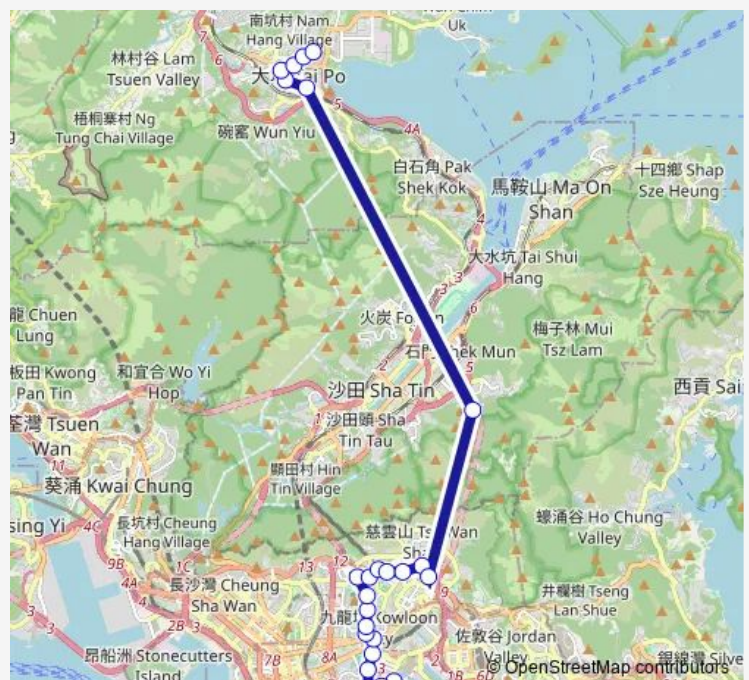

Monday 05:30-23:00

Tuesday 05:30-23:00

Wednesday 05:30-23:00

Thursday 05:30-23:00

Friday 05:30-23:00

Saturday 05:30-23:00

Sunday 05:30-23:00

Route info

Direction: [Kmb] FU Shin Estate BUS Terminus

Stops: 23

Trip Duration: 1 hour 16 min

■ 75X — TAI PO (FU Shin) - Kowloon City Ferry

[Kmb] Holy Family Canossian School

[Kmb] NGA Tsin WAI Road

[Kmb] FUK LO Tsun Road