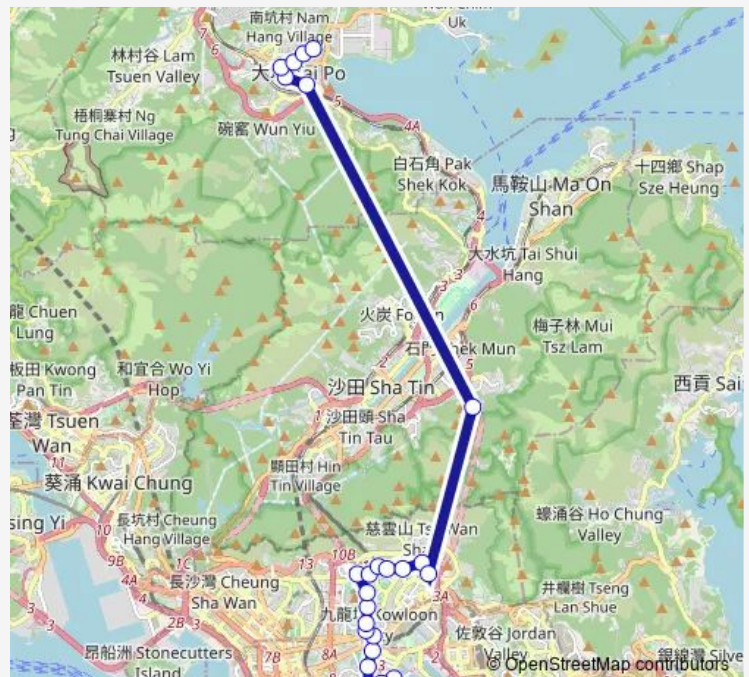

[Kmb] ON Cheung Road TAI Po

[Kmb] Kwong FUK Road BBI - Plover Cove Garden

[Kmb] Kwong FUK Market

[Kmb] Wang FUK Court

[Ctb] Tate'S Cairn Tunnel BUS-BUS Interchange[[Kmb+Ctb] Tate'S Cairn Tunnel/
Tate'S Cairn Tunnel BUS-BUS Interchange[[Kmb] Tate'S Cairn Tunnel

[Kmb] SZE MEI Street, SAN PO Kong

[Kmb+Ctb] Wong TAI SIN BBI - Wong TAI SIN Temple/
Shatin Pass Road, Lung Cheung Road[[Kmb] Wong TAI SIN BBI - Wong TAI SIN Temple

[Ctb] Morse Park Swimming Pool, Lung Cheung Road[[Kmb+Ctb] Morse Park Swimming Pool/
Morse Park Swimming Pool, Lung Cheung Road[[Kmb] Morse Park Swimming Pool

[Ctb] Wang YIP House Wang TAU HOM Estate, FU MEI Street[[Kmb+Ctb] Wang YIP House/
Wang YIP House Wang TAU HOM Estate, FU MEI Street[[Kmb] Wang YIP House

[Ctb] Wang FU House Wang TAU HOM Estate, FU MEI Street[[Kmb] Wang FU House

[Kmb+Ctb] FU Keung Court/
Fu Keung Court, Junction Road[[Kmb] FU Keung Court

[Kmb] LOK FU Recreation Ground

Route schedule

[Kmb] FU Shin Estate BUS Terminus — [Kmb+Ctb] Kowloon City Ferry BUS Terminus/
Kowloon City Ferry Pier[[Kmb] Kowloon City Ferry BUS Terminus

Monday	05:30-23:00
Tuesday	05:30-23:00
Wednesday	05:30-23:00
Thursday	05:30-23:00
Friday	05:30-23:00
Saturday	05:30-23:00
Sunday	05:30-23:00

Route info

Direction: [Kmb] FU Shin Estate BUS Terminus

Stops: 23

Trip Duration: 1 hour 16 min

75x — TAI PO (FU Shin) - Kowloon City Ferry