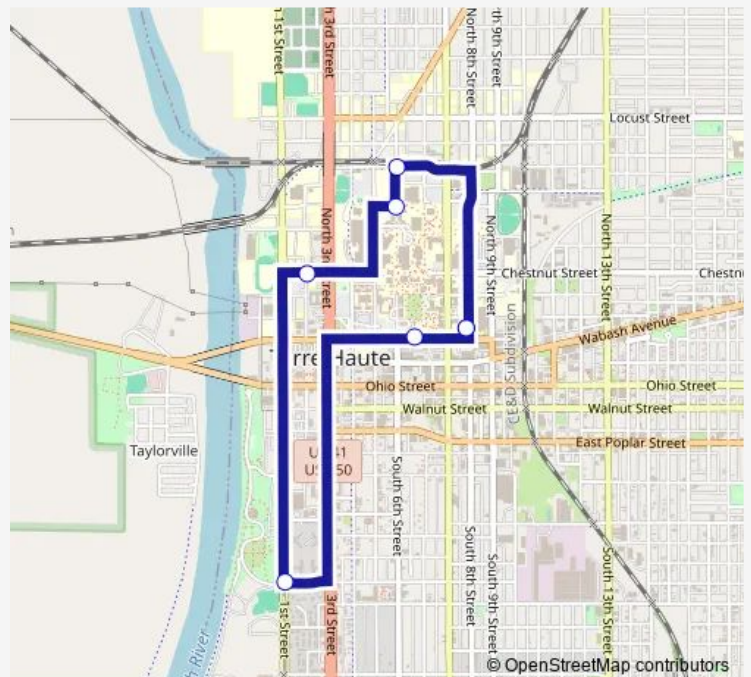

Bus ISU Campus

Go to website

Direction

Bus Transfer Center — Bus Transfer Center

7 stops

[Open route schedule](#)

Bus Transfer Center

6th & Cherry

University Apartments/1st & Farrington

2nd & Chestnut

Linclon Quad 6th & Spruce

Linclon Quad 6th & Tippecanoe

Bus Transfer Center

Route schedule

Bus Transfer Center — Bus Transfer Center

Monday	07:15-22:40
Tuesday	07:15-22:40
Wednesday	07:15-22:40
Thursday	07:15-22:40
Friday	07:15-22:40
Saturday	—
Sunday	—

Route info

Direction: Bus Transfer Center

Stops: 7

Trip Duration: 0 hour 20 min

ISU Campus

ISU Campus Bus time schedules and route maps are available in an offline PDF at busmaps.com. Use the busmaps.com website to see live bus times, train schedule or subway schedule, and step-by-step directions for all public transit in Terre Haute