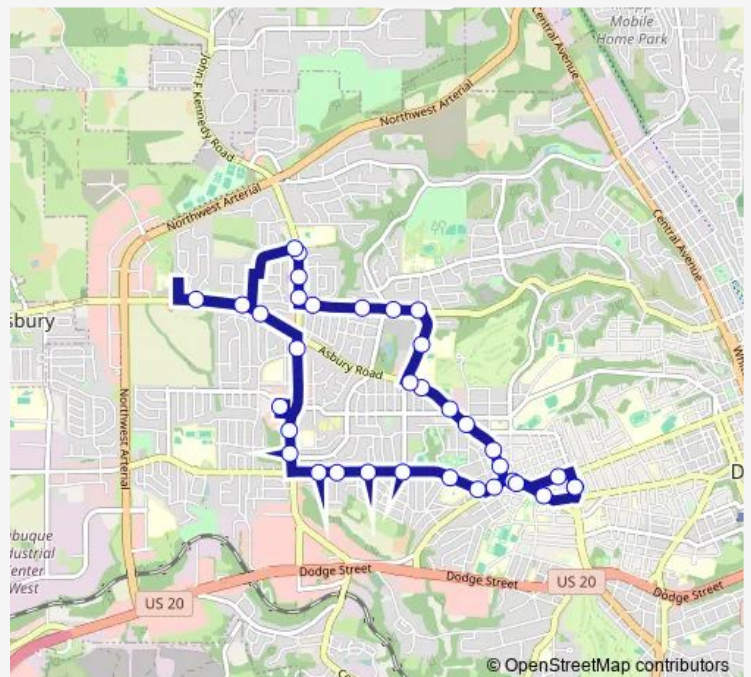

Monday	—
Tuesday	—
Wednesday	—
Thursday	—
Friday	—
Saturday	09:30-17:30
Sunday	—

Route info

Direction:

Stops: 0

Trip Duration: — min

■ S.O-G — Orange-Grey Saturday

Direction

Midtown Transfer — Midtown Transfer

23 stops

[Open route schedule](#)

Midtown Transfer

North Grandview Ave and Delaware St

North Grandview Ave and Algona St

Senior High School Eb

West Locust St and Clarke University Trail

West Locust St and Rosedale Ave

Midtown Transfer

Route schedule

Midtown Transfer — Midtown Transfer

Monday —

Tuesday —

Wednesday —

Thursday —

Friday —

Saturday 09:00-17:00

Sunday —

Route info

Direction: Midtown Transfer

Stops: 23

Trip Duration: 0 hour 27 min

S.O-G Bus time schedules and route maps are available in an offline PDF at busmaps.com. Use the busmaps.com website to see live bus times, train schedule or subway schedule, and step-by-step directions for all public transit in Dubuque