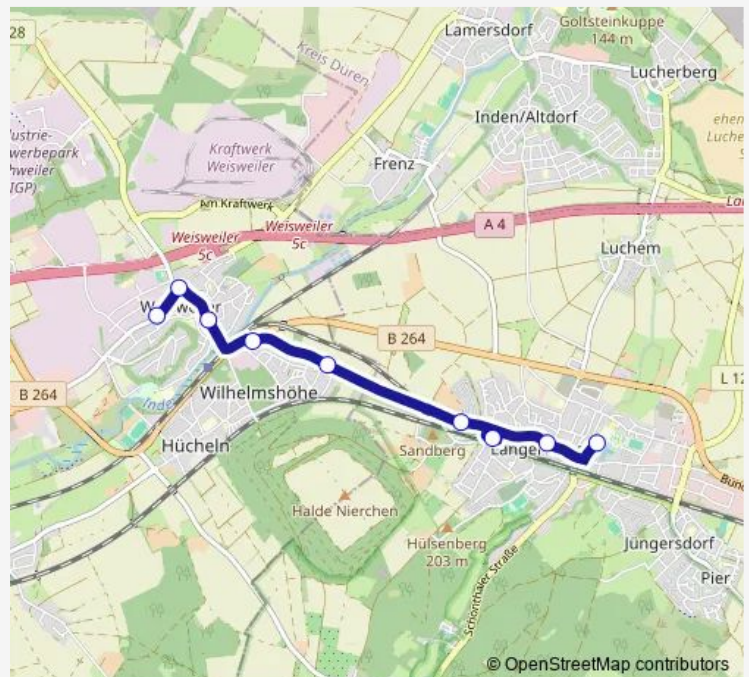

Local Bus Service 96V zusätzliche Einsatzwagen an Schultagen

[Go to website](#)

Direction

Langerwehe, Schulzentrum — Eschweiler, Weisweiler
Berliner Ring

9 stops

[Open route schedule](#)

Langerwehe, Schulzentrum

Langerwehe, Kirche

Langerwehe, Bahnhof (Bus)

Langerwehe, Seelebach

Eschweiler, Weisweiler Heidesiedlung

Eschweiler, Weisweiler Ziegelei

Eschweiler, Weisweiler Lindenallee

Eschweiler, Weisweiler Frankenplatz

Eschweiler, Weisweiler Berliner Ring

Route schedule

Langerwehe, Schulzentrum — Eschweiler, Weisweiler
Berliner Ring

| | |
|-----------|-------|
| Monday | — |
| Tuesday | 13:15 |
| Wednesday | 15:35 |
| Thursday | — |
| Friday | — |
| Saturday | — |
| Sunday | — |

Route info

Direction: Langerwehe, Schulzentrum

Stops: 9

Trip Duration: 0 hour 9 min

96V Local Bus Service time schedules and route maps are available in an offline PDF at busmaps.com. Use the busmaps.com website to see live bus times, train schedule or subway schedule, and step-by-step directions for all public transit in Dueren