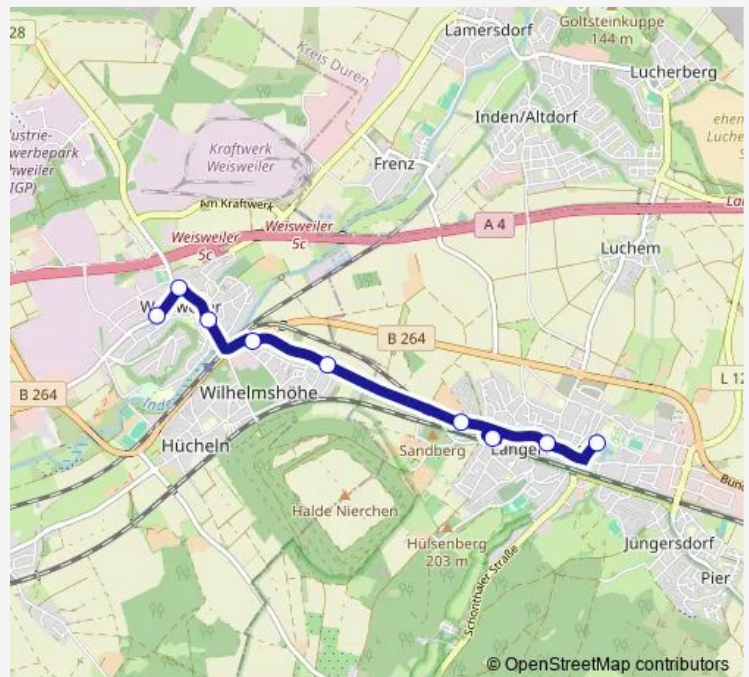

### Direction

Langerwehe, Schulzentrum — Eschweiler, Weisweiler  
Berliner Ring

9 stops

[Open route schedule](#)

Langerwehe, Schulzentrum

Langerwehe, Kirche

Langerwehe, Bahnhof (Bus)

Langerwehe, Seelebach

Eschweiler, Weisweiler Heidesiedlung

Eschweiler, Weisweiler Ziegelei

Eschweiler, Weisweiler Lindenallee

Eschweiler, Weisweiler Frankenplatz

Eschweiler, Weisweiler Berliner Ring

### Route schedule

Langerwehe, Schulzentrum — Eschweiler, Weisweiler  
Berliner Ring

Monday	15:35
Tuesday	13:15
Wednesday	15:35
Thursday	15:35
Friday	15:35
Saturday	—
Sunday	—

### Route info

Direction: Langerwehe, Schulzentrum

Stops: 9

Trip Duration: 0 hour 9 min

96v Local Bus Service time schedules and route maps are available in an offline PDF at [busmaps.com](https://busmaps.com). Use the [busmaps.com](https://busmaps.com) website to see live bus times, train schedule or subway schedule, and step-by-step directions for all public transit in Dueren