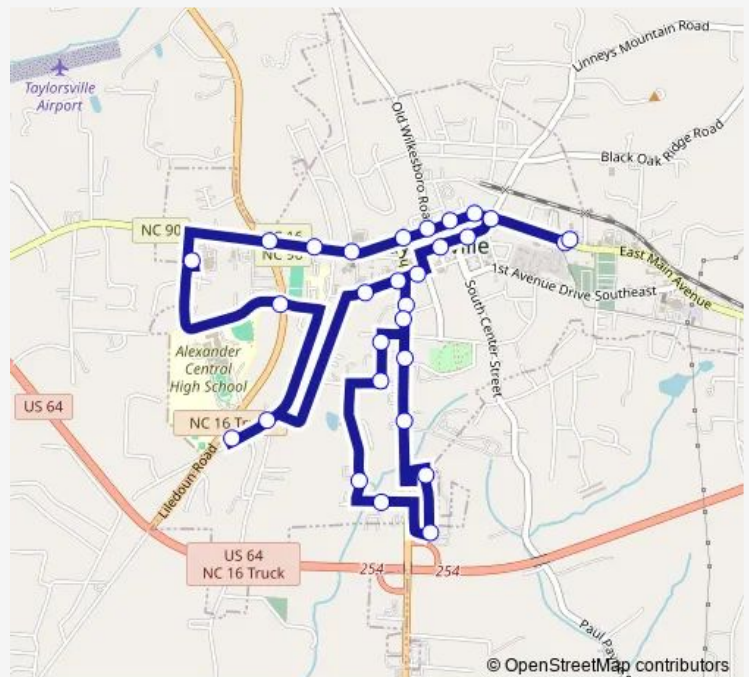

Bus Taylorsville Flex Taylorsville Flex Route

[Go to website](#)

Direction

Walmart — Sheriffs Office

29 stops

[Open route schedule](#)

- Walmart
- Dollar Tree/Bealls
- Pediatric Therapy Network
- NC Hwy 16 S/Matheson Park
- 2nd Ave SW/Market Basket
- Alexander County Public Library
- 1st Ave SW/Main Ave Dr.
- Taylorsville Savings Bank
- E Main/Main Ave Dr
- Liberty Shed
- Early Head Start/411 E Main Ave
- E Main Ave/ Creating on Main
- E Main Ave / Town Country Drug
- Antiques & Pawn
- Medi Home Health Agency
- W Main Av/6th St Nw
- Happy Ours Laundry
- Hwy 16/W Main Ave
- Food Lion
- School Dr Liledoun Rd
- Dss

Route schedule

Walmart — Sheriffs Office

Monday	10:00-16:30
Tuesday	10:00-16:30
Wednesday	10:00-16:30
Thursday	10:00-16:30
Friday	10:00-16:30
Saturday	—
Sunday	—

Route info

Direction: Walmart

Stops: 29

Trip Duration: 0 hour 28 min

Senior Center

Across from Health Dept/St. Paul Church

Post Office

Hwy 16/ Old Hosp.

4th St SW/Rha

4th St SW/ 5th Ave Sw

Across from Cvcc- Alex Ctr

Sheriffs Office