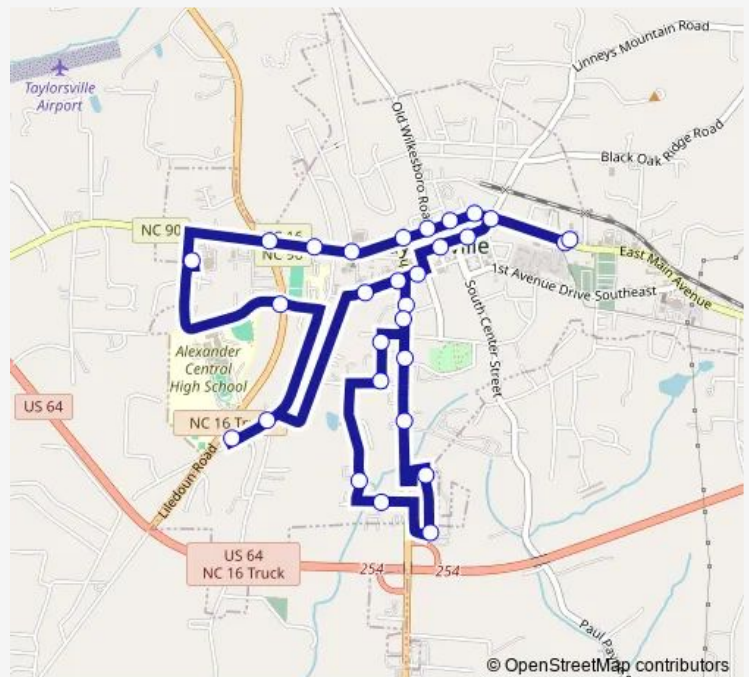

Bus Taylorsville Flex Taylorsville Flex Route

[Go to website](#)

Direction

Walmart — Sheriffs Office

29 stops

[Open route schedule](#)

- Walmart
- Dollar Tree/Bealls
- Pediatric Therapy Network
- NC Hwy 16 S/Matheson Park
- 2nd Ave SW/Market Basket
- Alexander County Public Library
- 1st Ave SW/Main Ave Dr.
- Taylorsville Savings Bank
- E Main/Main Ave Dr
- Liberty Shed
- Early Head Start/411 E Main Ave
- E Main Ave/ Creating on Main
- E Main Ave / Town Country Drug
- Antiques & Pawn
- Medi Home Health Agency
- W Main Av/6th St Nw
- Happy Ours Laundry
- Hwy 16/W Main Ave
- Food Lion
- School Dr Liledoun Rd
- Dss

Route schedule

Walmart — Sheriffs Office

Monday	10:00-16:30
Tuesday	10:00-16:30
Wednesday	10:00-16:30
Thursday	10:00-16:30
Friday	10:00-16:30
Saturday	—
Sunday	—

Route info

Direction: Walmart

Stops: 29

Trip Duration: 0 hour 28 min

Senior Center

Across from Health Dept/St. Paul Church

Post Office

Hwy 16/ Old Hosp.

4th St SW/Rha

4th St SW/ 5th Ave Sw

Across from Cvcc- Alex Ctr

Sheriffs Office