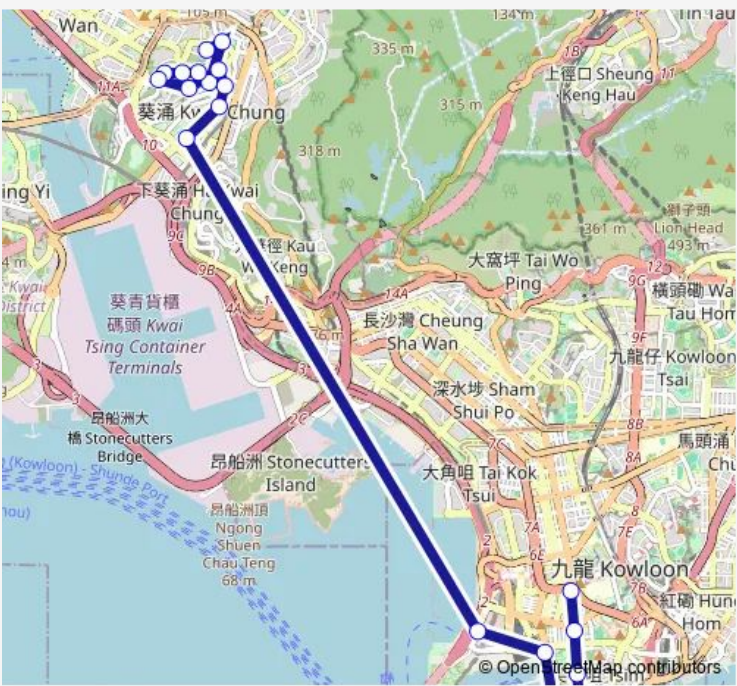

19 stops

[Open route schedule](#)

- [Kmb] Kwai Chung Estate BUS Terminus[Lwb] Kwai Chung Estate BUS Terminus
- [Ctb] Chau Kwai House Kwai Chung Estate, TAI WO HAU Road[[Kmb] Chau Kwai House Kwai Chung Estate
- [Kmb] Shing Fung House Kwai Shing Estate
- [Kmb] Shing Keung House Kwai Shing Estate
- [Kmb] Shing ON House Kwai Shing Estate
- [Kmb] High Prosperity Terrace
- [Kmb] LU Kwong FAI Memorial School
- [Kmb] Kwai Shing East Commercial Complex
- [Ctb] LAM WOO Memorial Secondary School, Kwai Shing Circuit[[Kmb] LAM WOO Memorial Secondary School
- [Ctb] SUN Kwai Hing Gardens, TAI WO HAU Road[[Kmb] Kwai Hong Court
- [Ctb] Kwai Shun House Kwai Fong Estate, Hing Fong Road[[Kmb] Kwai Shun House Kwai Fong Estate[Lwb] Kwai Shun House Kwai Fong Estate
- [Ctb] Metroplaza, Hing Fong Road[[Kmb] Metroplaza[Lwb] Metroplaza
- [Kmb] Western Harbour Tunnel Bbi, NGA Cheung Road
- [Kmb+Ctb] Austin Road/<Br>Austin Road, Canton Road[[Kmb] Austin Road
- [Ctb] Silvercord, Canton Road[[Kmb] Silvercord

Route schedule

[Kmb] Kwai Chung Estate BUS Terminus[[Lwb] Kwai Chung Estate BUS Terminus — [Ctb] Kowloon Central Post Office, Nathan Road[[Kmb] Kowloon Central Post Office

Monday	07:35-08:20
Tuesday	07:35-08:20
Wednesday	07:35-08:20
Thursday	07:35-08:20
Friday	07:35-08:20
Saturday	—
Sunday	—

**Route info**

Direction: [Kmb] Kwai Chung Estate BUS Terminus[[Lwb] Kwai Chung Estate BUS Terminus

Stops: 19

Trip Duration: 0 hour 47 min

[Ctb] Kowloon Hotel, Nathan Road[[Kmb] Tsim SHA Tsui  
BBI - Middle Road