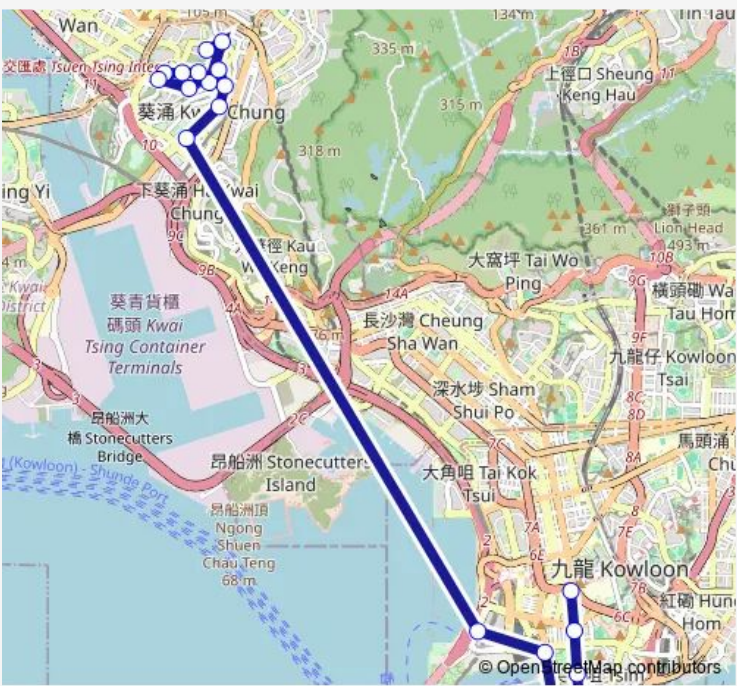

19 stops

[Open route schedule](#)

- [Kmb] Kwai Chung Estate BUS Terminus[Lwb] Kwai Chung Estate BUS Terminus
- [Ctb] Chau Kwai House Kwai Chung Estate, TAI WO HAU Road[[Kmb] Chau Kwai House Kwai Chung Estate
- [Kmb] Shing Fung House Kwai Shing Estate
- [Kmb] Shing Keung House Kwai Shing Estate
- [Kmb] Shing ON House Kwai Shing Estate
- [Kmb] High Prosperity Terrace
- [Kmb] LU Kwong FAI Memorial School
- [Kmb] Kwai Shing East Commercial Complex
- [Ctb] LAM WOO Memorial Secondary School, Kwai Shing Circuit[[Kmb] LAM WOO Memorial Secondary School
- [Ctb] SUN Kwai Hing Gardens, TAI WO HAU Road[[Kmb] Kwai Hong Court
- [Ctb] Kwai Shun House Kwai Fong Estate, Hing Fong Road[[Kmb] Kwai Shun House Kwai Fong Estate[Lwb] Kwai Shun House Kwai Fong Estate
- [Ctb] Metroplaza, Hing Fong Road[[Kmb] Metroplaza[Lwb] Metroplaza
- [Kmb] Western Harbour Tunnel Bbi, NGA Cheung Road
- [Kmb+Ctb] Austin Road/
Austin Road, Canton Road[[Kmb] Austin Road
- [Ctb] Silvercord, Canton Road[[Kmb] Silvercord

Route schedule

[Kmb] Kwai Chung Estate BUS Terminus[[Lwb] Kwai Chung Estate BUS Terminus — [Ctb] Kowloon Central Post Office, Nathan Road[[Kmb] Kowloon Central Post Office

Monday	07:35-08:20
Tuesday	07:35-08:20
Wednesday	07:35-08:20
Thursday	07:35-08:20
Friday	07:35-08:20
Saturday	—
Sunday	—

Route info

Direction: [Kmb] Kwai Chung Estate BUS Terminus[[Lwb] Kwai Chung Estate BUS Terminus

Stops: 19

Trip Duration: 0 hour 49 min

[Ctb] Kowloon Hotel, Nathan Road[[Kmb] Tsim SHA Tsui
BBI - Middle Road