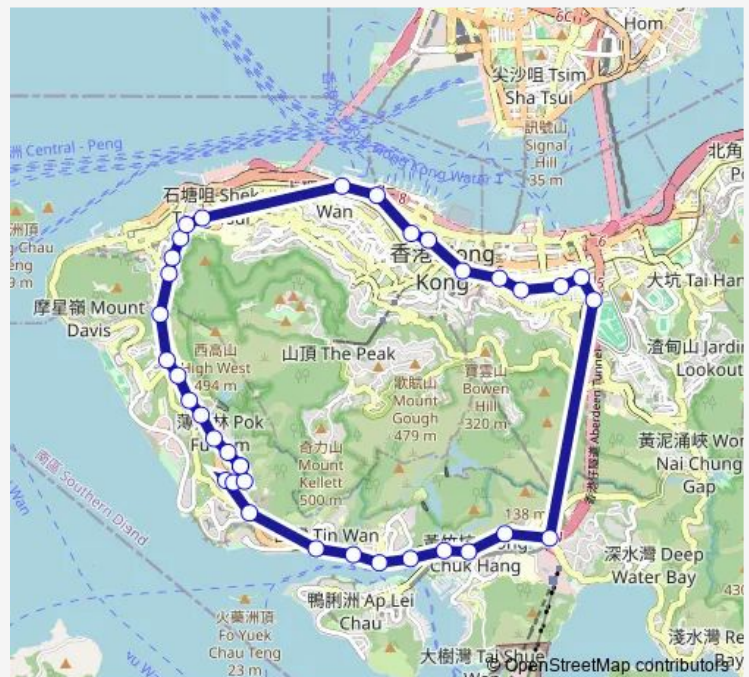

Route schedule

[Ctb] CHI Fu — [Ctb] CHI Fu

Monday	06:00-09:08
Tuesday	06:00-09:08
Wednesday	06:00-09:08
Thursday	06:00-09:08
Friday	06:00-09:08
Saturday	06:00-09:00
Sunday	—

Route info

Direction: [Ctb] CHI Fu

Stops: 36

Trip Duration: 0 hour 30 min

■ 37X — CHI FU FA Yuen - Central (Circular)

[Ctb] City Hall, Connaught Road Central[[Kmb+Ctb] City Hall/
City Hall, Connaught Road Central

[Ctb] Admiralty - MTR Exit D[[Kmb+Ctb] Admiralty (East) Terminus/
Admiralty - MTR Exit D