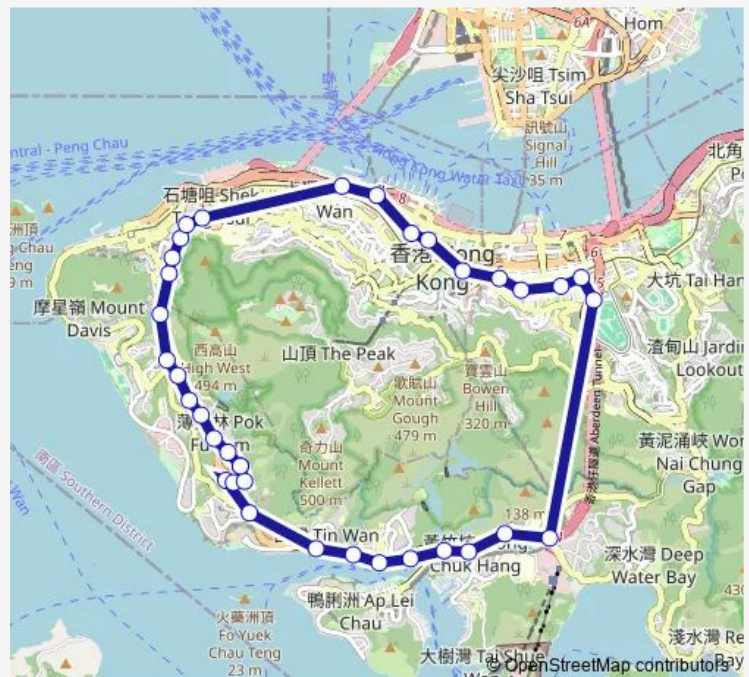

### Route schedule

[Ctb] CHI Fu — [Ctb] CHI Fu

Monday 06:00-09:08

Tuesday 06:00-09:08

Wednesday 06:00-09:08

Thursday 06:00-09:08

Friday 06:00-09:08

Saturday 06:00-09:00

### Route info

Direction: [Ctb] CHI Fu

Stops: 36

Trip Duration: 0 hour 31 min

■ 37x — CHI FU FA Yuen - Central (Circular)

[Ctb] City Hall, Connaught Road Central[[Kmb+Ctb] City Hall/<Br>City Hall, Connaught Road Central