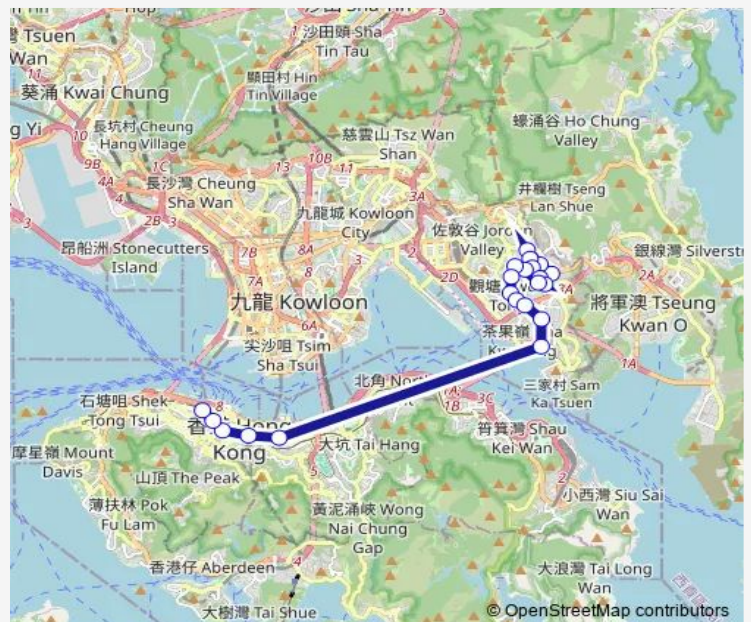

[Ctb] Tonnochy Road, Hennessy Road[[Kmb+Ctb] Tonnochy Road/
Tonnochy Road, Hennessy Road[[Kmb] Tonnochy Road

[Ctb] WAN Chai Fire Station, Hennessy Road[[Kmb+Ctb] WAN Chai Fire Station/
Wan Chai Fire Station, Hennessy Road[[Kmb] WAN Chai Fire Station

Route schedule

[Ctb] Rumsey Street, DES Voeux Road Central[[Kmb+Ctb] Rumsey Street/
Rumsey Street, DES Voeux Road Central[[Kmb] Rumsey Street — [Ctb] PO TAT Es-tate[[Kmb+Ctb] PO TAT BUS Terminus/
Po TAT Es-tate[[Kmb] PO TAT BUS Terminus

Monday	17:20-19:00
Tuesday	17:20-19:00
Wednesday	17:20-19:00
Thursday	17:20-19:00
Friday	17:20-19:00
Saturday	—
Sunday	—

Route info

Direction: [Ctb] Rumsey Street, DES Voeux Road Central[[Kmb+Ctb] Rumsey Street/
Rumsey Street, DES Voeux Road Central[[Kmb] Rumsey Street

Stops: 28

Trip Duration: 0 hour 55 min

601p — PO TAT - Sheung Wan

[Ctb] Causeway BAY - Paterson Street, YEE WO Street[[Kmb+Ctb] Paterson Street/
Causeway BAY - Paterson Street, YEE WO Street[[Kmb] Paterson Street