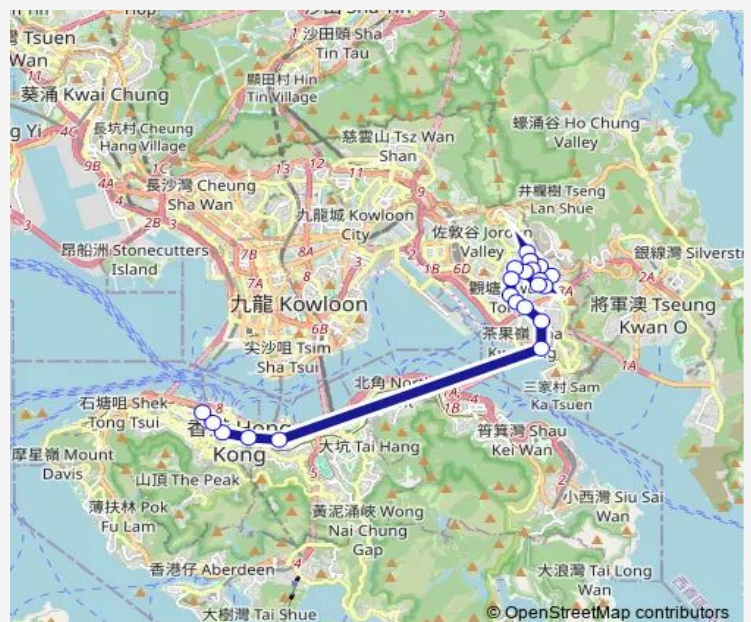

[Ctb] Admiralty Station - United Centre, Queensway[[Kmb+Ctb] Admiralty Station/
Admiralty Station - United Centre, Queensway[[Kmb] Admiralty Station

[Ctb] Luard Road, Hennessy Road[[Kmb+Ctb] Luard Road/
Luard Road, Hennessy Road

[Ctb] Fleming Road, Hennessy Road[[Kmb+Ctb] Fleming Road/
Fleming Road, Hennessy Road[[Kmb] Fleming Road

[Ctb] Stewart Road, Hennessy Road[[Kmb+Ctb] Stewart Road/
Stewart Road, Hennessy Road[[Kmb] Stewart Road

[Ctb] Tonnochy Road, Hennessy Road[[Kmb+Ctb] Tonnochy Road/
Tonnochy Road, Hennessy Road[[Kmb] Tonnochy Road

[Ctb] WAN Chai Fire Station, Hennessy Road[[Kmb+Ctb] WAN Chai Fire Station/
Wan Chai Fire Station, Hennessy Road[[Kmb] WAN Chai Fire Station

Route schedule

[Ctb] Rumsey Street, DES Voeux Road Central[[Kmb+Ctb] Rumsey Street/
Rumsey Street, DES Voeux Road Central[[Kmb] Rumsey Street — [Ctb] PO TAT Es-tate[[Kmb+Ctb] PO TAT BUS Terminus/
Po TAT Es-tate[[Kmb] PO TAT BUS Terminus

Monday	17:20-19:00
Tuesday	17:20-19:00
Wednesday	17:20-19:00
Thursday	17:20-19:00
Friday	17:20-19:00
Saturday	—
Sunday	—

Route info

Direction: [Ctb] Rumsey Street, DES Voeux Road Central[[Kmb+Ctb] Rumsey Street/
Rumsey Street, DES Voeux Road Central[[Kmb] Rumsey Street

Stops: 28

Trip Duration: 1 hour 7 min