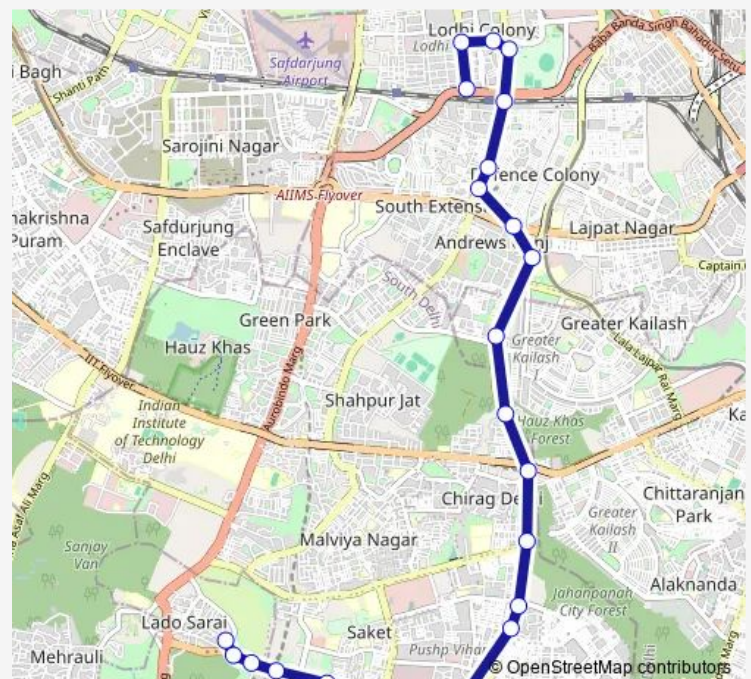

Maidan Garhi Crossing (SDM Court)

Saket Metro Station

Saidul-A-Jab

Route schedule

Kushak Nallah Depot — Lado Sarai Firni Road

Monday 05:06-08:42

Tuesday 05:06-08:42

Wednesday 05:06-08:42

Thursday 05:06-08:42

Friday 05:06-08:42

Saturday 05:06-08:42

Sunday 05:06-08:42

Route info

Direction: Kushak Nallah Depot

Stops: 23

Trip Duration: 0 hour 48 min

522stldown

BusMaps

Dhaura Peer

Lado Sarai Firni Road

522stldown Bus time schedules and route maps are available in an offline PDF at busmaps.com. Use the busmaps.com website to see live bus times, train schedule or subway schedule, and step-by-step directions for all public transit in Defence Colony