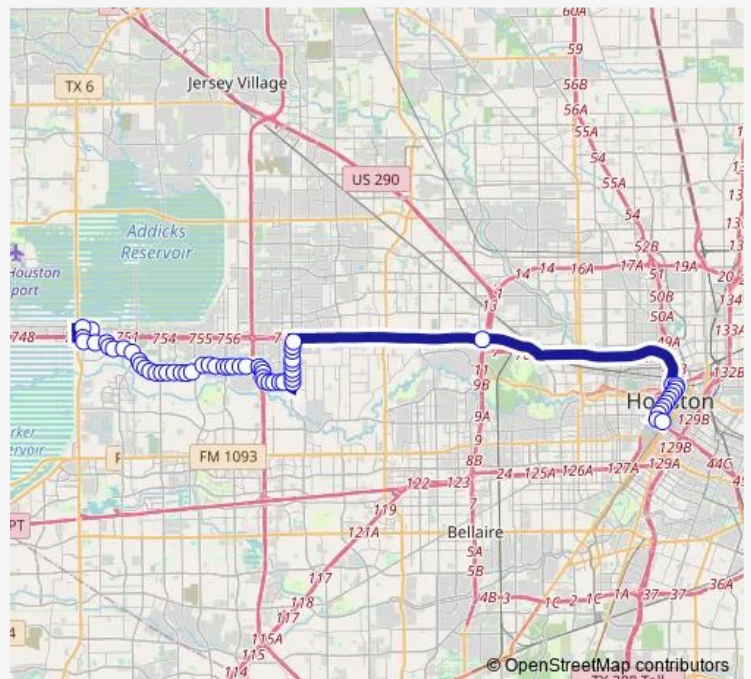

## Bus 162 Memorial Express

[Go to website](#)

**Direction**  
 Addicks Park & Ride — Downtown Transit Center  
 60 stops  
[Open route schedule](#)

- Addicks Park & Ride
- Park Row Rd @ Park And Ride Dr Mb
- Katy Freeway @ Addicks Howell Rd
- Addicks Howell Rd @ Grisby Rd
- Grisby Rd @ Helios Way
- Grisby Rd @ Westlake Blvd
- Westlake Park Blvd @ Gracie St
- Memorial Dr @ Westlake Park Blvd
- Memorial Dr @ Memorial Mews Dr
- Memorial Dr @ Turkey Creek Dr
- Memorial Dr @ Kimberley Ln
- Memorial Dr @ Perthshire Rd
- Memorial Dr @ Nottingham Oaks Trl
- Memorial Dr @ Thicket Ln
- Memorial Dr @ Pinesap Dr
- Memorial Dr @ Dairy Ashford Rd
- Memorial Dr @ Winter Oaks Dr
- Memorial Dr @ Kickerillo Dr
- Memorial Dr @ Clear Spring Dr
- Memorial Dr @ Rancho Bauer Dr
- Memorial Dr @ White Wing Ln

### Route info

Direction: Addicks Park & Ride  
 Stops: 60  
 Trip Duration: 0 hour 59 min

162 — Memorial Express

Memorial Dr @ West Forest Dr

Memorial Dr @ Yorkchester Dr

Memorial Dr @ Yorkchester Dr

Memorial Dr @ Wilcrest Dr

## Direction

Downtown Transit Center — Addicks Park & Ride

60 stops

[Open route schedule](#)

Downtown Transit Center

St Joseph Pkwy @ Louisiana St

Louisiana St @ Pease St

Louisiana St @ Bell St

## Route info

Direction: Downtown Transit Center

Stops: 60

Trip Duration: 1 hour 1 min

Memorial Dr @ Tallowood Rd

Memorial Dr @ Hollow Dr

Memorial Dr @ Boheme Dr

Memorial Dr @ Old Oaks Dr