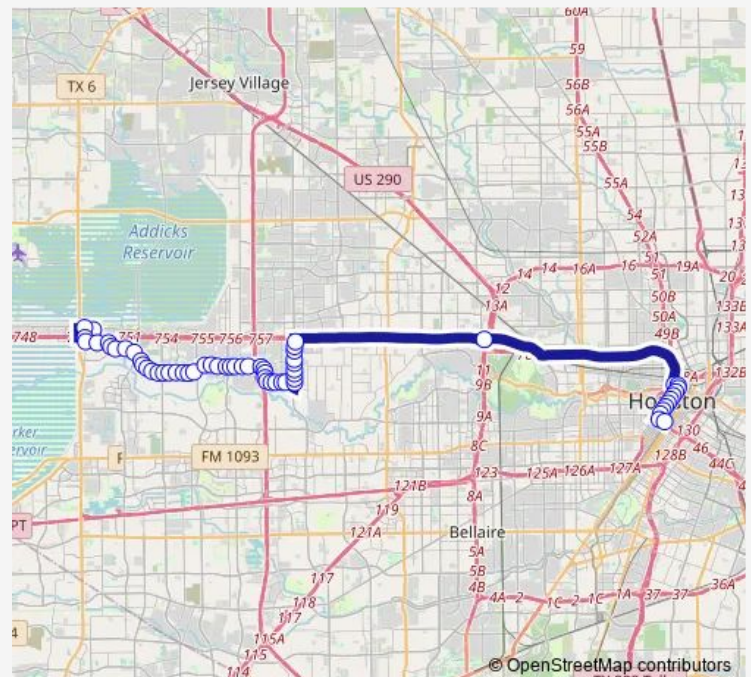

Memorial Dr @ Kickerillo Dr

Memorial Dr @ Clear Spring Dr

Memorial Dr @ Rancho Bauer Dr

Memorial Dr @ White Wing Ln

Route schedule

Addicks Park & Ride — Downtown Transit Center

Monday 04:36-23:37

Tuesday 04:36-23:37

Wednesday 04:36-23:37

Thursday 04:36-23:37

Friday 04:36-23:37

Saturday 04:36-23:36

Sunday 04:36-23:36

Route info

Direction: Addicks Park & Ride

Stops: 60

Trip Duration: 1 hour 6 min

162 — Memorial Express

Memorial Dr @ West Forest Dr

Memorial Dr @ Yorkchester Dr

Memorial Dr @ Yorkchester Dr

Memorial Dr @ Wilcrest Dr

Memorial Dr @ Wycliffe Dr

Memorial Dr @ E Gaywood Dr

Downtown Transit Center

Direction

Downtown Transit Center — Addicks Park & Ride

60 stops

[Open route schedule](#)

Downtown Transit Center

St Joseph Pkwy @ Louisiana St

Louisiana St @ Pease St