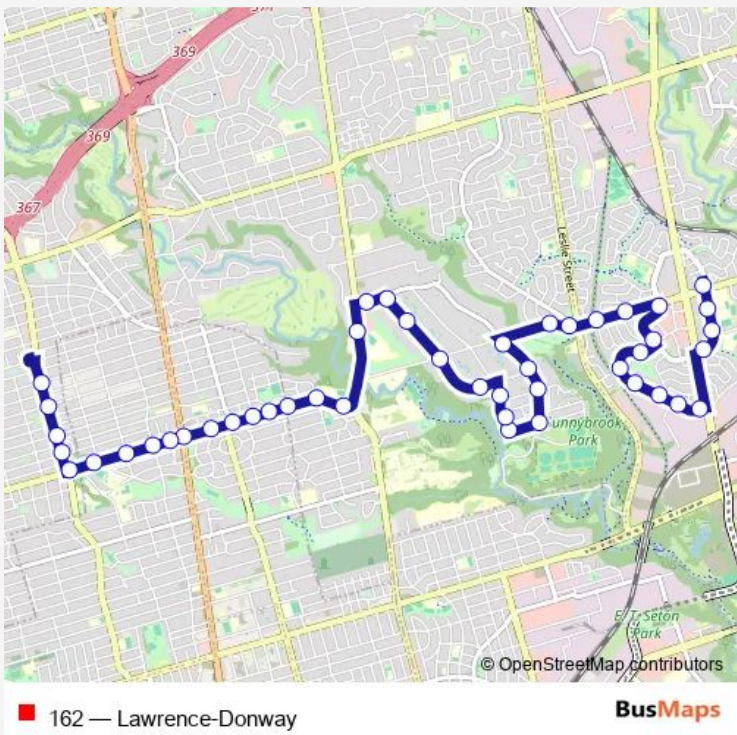

**Bus 162 Lawrence-Donway**

[Go to website](#)

**Direction**  
 The Donway East at Lawrence Ave East — Avenue Rd at Melrose Ave  
 46 stops  
[Open route schedule](#)

- The Donway East at Lawrence Ave East
- 16 The Donway East - Opposite Don Mills Collegiate
- The Donway East at Greenland Rd - Donway Place
- The Donway East at Don Mills Rd
- Barber Greene Rd at Don Mills Rd West Side
- Barber Greene Rd at Embla St
- Barber Greene Rd at Southill Dr West Side
- Barber Greene Rd at Broadpath Rd West Side
- Barber Greene Rd at Overland Dr
- Overland Dr at Papebirch Dr East
- The Donway West at Clock Tower Rd North Side
- The Donway West at Lawrence Ave East
- Lawrence Ave East at Tremont Cres (East) West Side
- Lawrence Ave East at Tremont Cres (West) West Side
- Lawrence Ave East at Leslie St West Side
- Lawrence Ave East at Blaine Dr
- The Bridle Path at Lawrence Ave East South Side
- The Bridle Path at Park Lane Cir
- The Bridle Path at Saintfield Ave
- The Bridle Path at Suncrest Dr
- Glenorchy Rd at Suncrest Dr North Side

**Route schedule**  
 The Donway East at Lawrence Ave East — Avenue Rd at Melrose Ave

Monday	06:09-23:14
Tuesday	06:09-23:14
Wednesday	06:09-23:14
Thursday	06:09-23:14
Friday	06:09-23:14
Saturday	06:10-23:13
Sunday	07:04-20:21

**Route info**  
 Direction: The Donway East at Lawrence Ave East  
 Stops: 46  
 Trip Duration: 0 hour 34 min

Glenorchy Rd at Royal Oak Dr

Glenorchy Rd at Saintfield Ave North Side

Opposite 60 Park Lane Cir

## Route info

Direction: Avenue Rd at Melrose Ave

Stops: 43

Trip Duration: 0 hour 39 min

60 Park Lane Cir

Glenorchy Rd at Saintfield Ave South Side

Glenorchy Rd at Royal Oak Dr South Side

Glenorchy Rd at Suncrest Dr