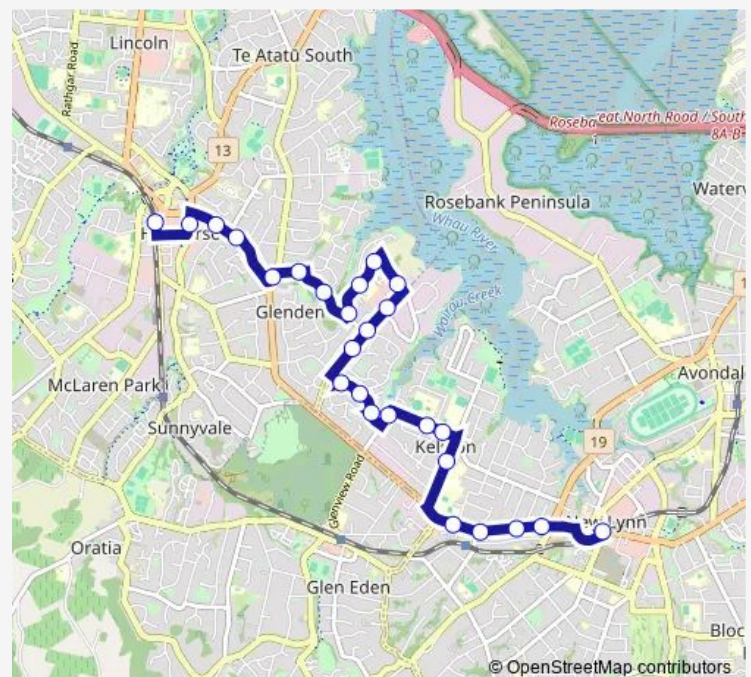

Kelston School

Kelston Girls' College

Great North Road/Lynwood Road

Route schedule

Stop C Henderson Station — Stop E New Lynn

Monday 05:30-22:40

Tuesday 05:30-22:40

Wednesday 05:30-22:40

Thursday 05:30-22:40

Friday 05:30-22:40

Saturday 06:00-22:40

Sunday 06:00-22:40

Route info

Direction: Stop C Henderson Station

Stops: 24

Trip Duration: 0 hour 28 min

162

BusMaps

Great North Road/Fruitvale Road

Wattle Street

Stop E New Lynn

Direction

Stop C New Lynn — Stop A Henderson Station

26 stops

Friday 06:10-23:10

Saturday 06:40-23:10

Sunday 06:40-23:10

Route info

Direction: Stop C New Lynn

Stops: 26

Trip Duration: 0 hour 30 min

Stop A Henderson Station