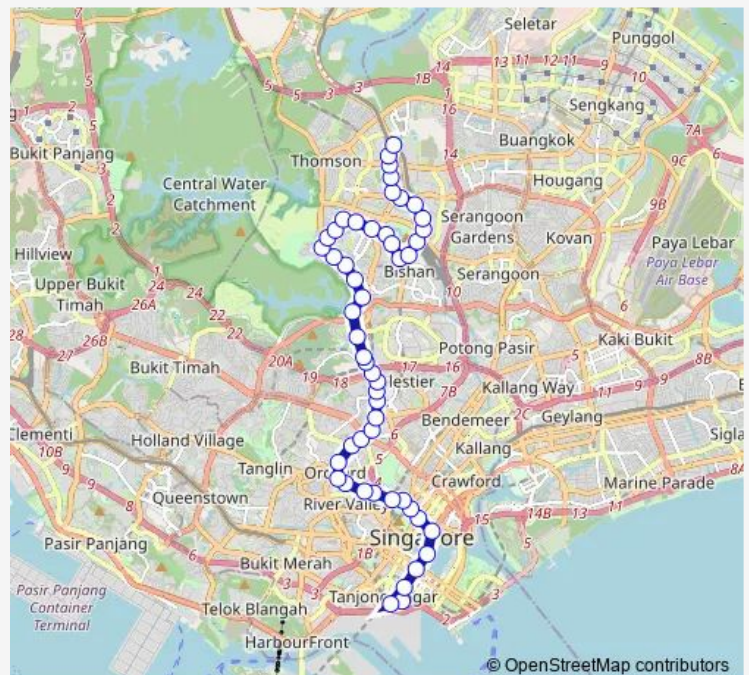

Bus 162

[Go to website](#)

Direction

Shenton Way Ter — Yio Chu Kang Int

51 stops

[Open route schedule](#)

- Shenton Way Ter
- Hub Synergy Pt
- Aft Capital Twr
- Raffles Pl Stn Exit F
- Fullerton Sq
- Esplanade Bridge
- Capitol Bldg
- Smu
- Ymca
- Dhoby Ghaut Stn Exit B
- Winsland Hse
- Somerset Stn
- Opp Ngee Ann City
- Opp Orchard Stn/lon
- Royal Plaza On Scotts
- Opp Env Bldg
- Newton Stn Exit A
- Opp Newton Life Ch
- Opp Hotel Royal
- Opp Novena Ch
- Novena Lodge

Route schedule

Shenton Way Ter — Yio Chu Kang Int

Monday	06:30
Tuesday	06:30
Wednesday	06:30
Thursday	06:30
Friday	06:30
Saturday	06:30
Sunday	—

Route info

Direction: Shenton Way Ter

Stops: 51

Trip Duration: 1 hour 27 min

162

Thomson Med Ctr

Opp Tan Tong Meng Twr

Old Police Academy

S'pore Polo Club

AFT Andrew Rd

Macritchie Reservoir

ST. Theresa'S Hme