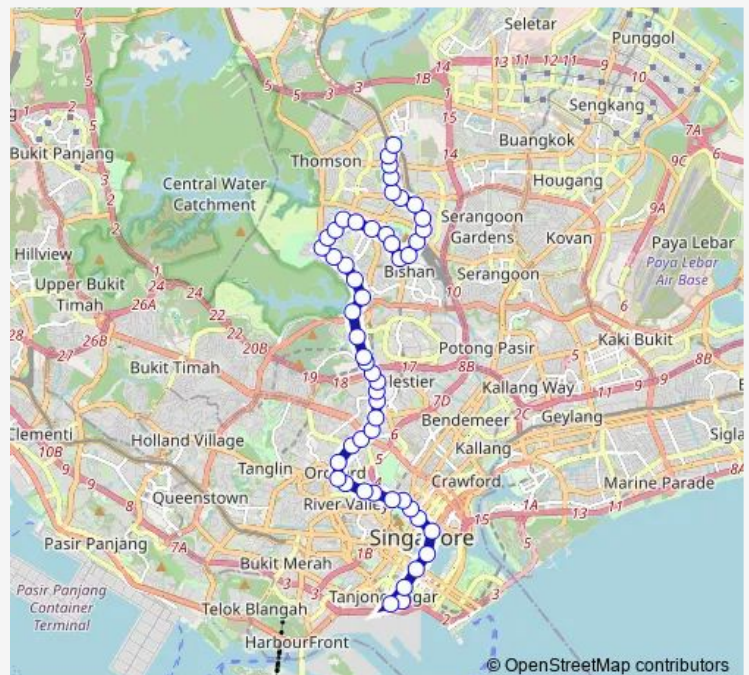

Thursday 06:30

Friday 06:30

Saturday 06:30

Sunday —

Route info

Direction: Shenton Way Ter

Stops: 51

Trip Duration: 1 hour 27 min

162

BusMaps

Thomson Med Ctr

Opp Tan Tong Meng Twr

Old Police Academy

S'pore Polo Club

AFT Andrew Rd

Macritchie Reservoir