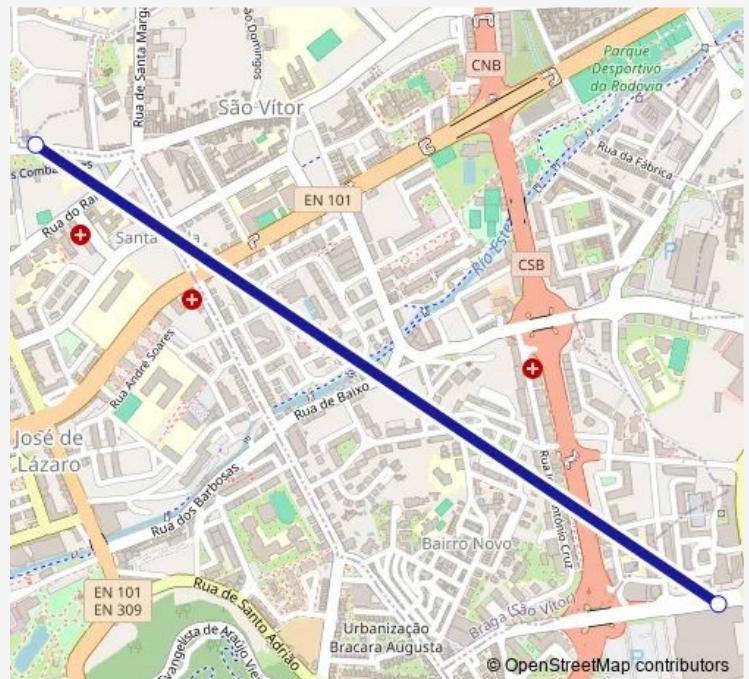

### Direction

Central li — Robert Smith I

2 stops

[Open route schedule](#)

Central li

Robert Smith I

### Route schedule

Central li — Robert Smith I

Monday —

Tuesday —

Wednesday —

Thursday —

Friday —

Saturday —

### Route info

Direction: Central li

Stops: 2

Trip Duration: 0 hour 10 min

162 — Robert Smith - Av. central

**Direction**

Robert Smith I — Central li

2 stops

## Route schedule

Robert Smith I — Central li

Monday	—
Tuesday	—
Wednesday	—
Thursday	—
Friday	—
Saturday	—
Sunday	15:15-19:50