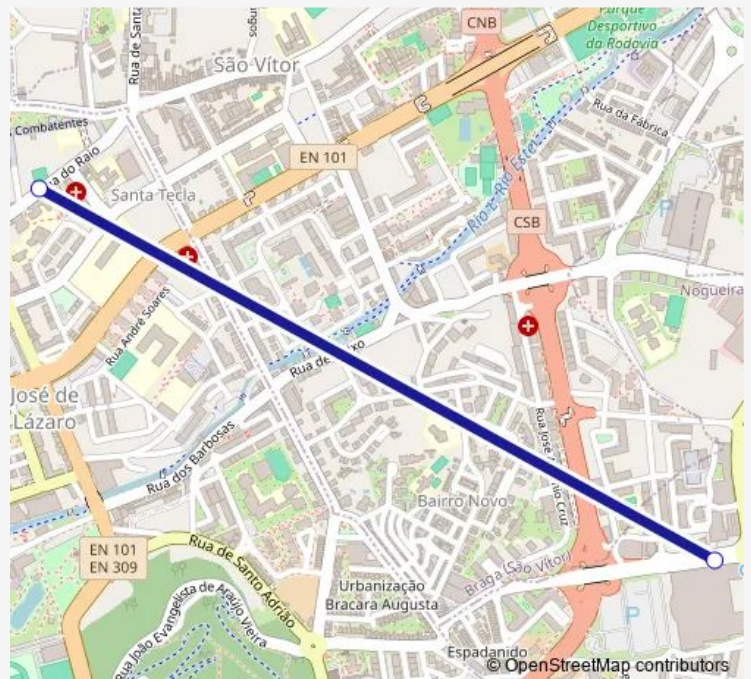

Bus 162 Robert Smith - Raio

[Go to website](#)

Direction

Raio (João Penha) — Robert Smith I

2 stops

[Open route schedule](#)

Raio (João Penha)

Robert Smith I

Route schedule

Raio (João Penha) — Robert Smith I

Monday	—
Tuesday	—
Wednesday	—
Thursday	—
Friday	—
Saturday	19:35-24:00
Sunday	—

Route info

Direction: Raio (João Penha)

Stops: 2

Trip Duration: 0 hour 10 min

■ 162 — Robert Smith - Raio

BusMaps

Direction

Robert Smith I — Raio (Novais e Sousa)

2 stops

[Open route schedule](#)

Robert Smith I

Raio (Novais e Sousa)

Route schedule

Robert Smith I — Raio (Novais e Sousa)

Monday	—
Tuesday	—
Wednesday	—
Thursday	—
Friday	—
Saturday	19:15-23:45
Sunday	—

Route info

Direction: Robert Smith I

Stops: 2

Trip Duration: 0 hour 10 min