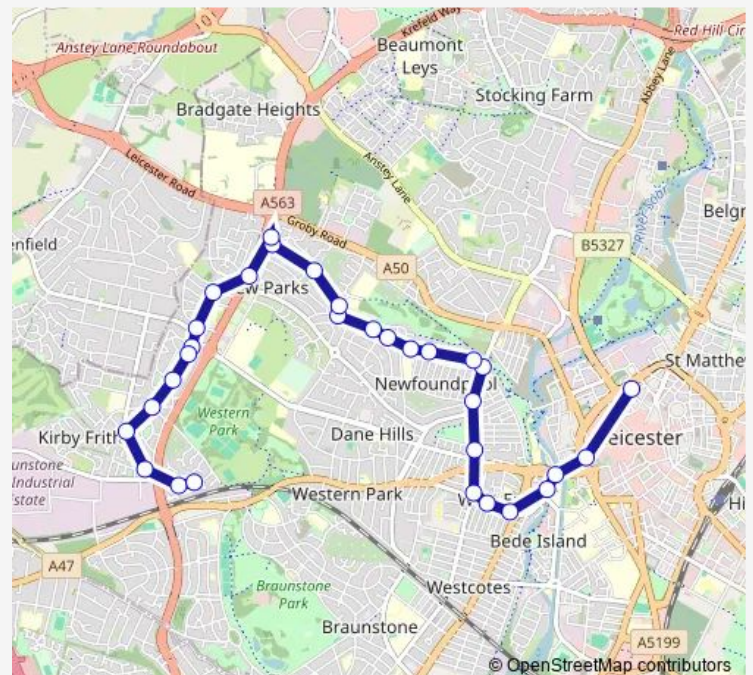

### Route schedule

Park Rise — St Margaret's Bus Station

Monday 08:25-17:02

Tuesday 08:25-17:02

Wednesday 08:25-17:02

Thursday 08:25-17:02

Friday 08:25-17:02

Saturday 08:40-17:02

### Route info

Direction: Park Rise

Stops: 26

Trip Duration: 0 hour 27 min

162 — Leicester - New Parks

Fosse Road

Thorpe Street

New Park Street

## Route info

Direction: St Margaret's Bus Station

Stops: 31

Trip Duration: 0 hour 28 min

Bringhurst Road

Brex Rise

Cokayne Road

Outwood Close