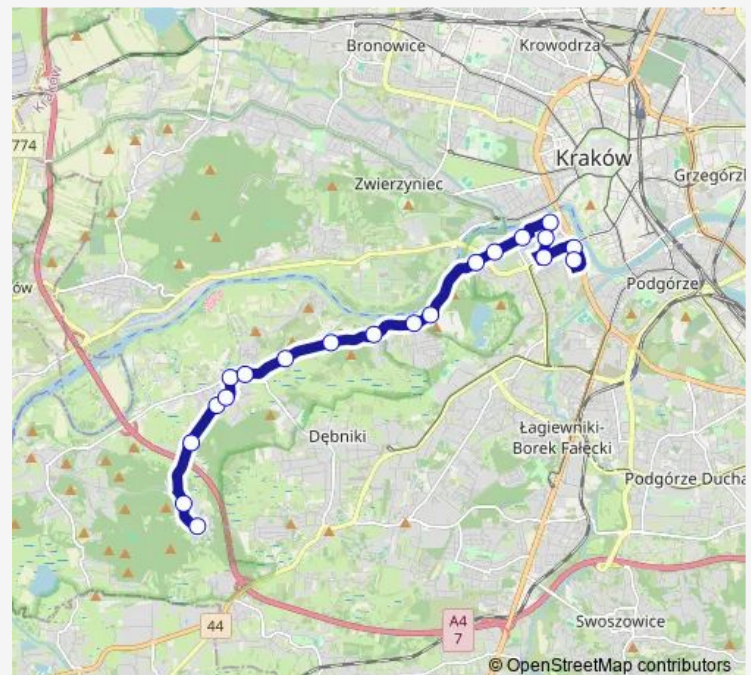

Route schedule

Podgórk Tynieckie — Os. Podwawelskie

Monday 04:46-23:17

Tuesday 04:46-23:17

Wednesday 04:46-23:17

Thursday 04:46-23:17

Friday 04:46-23:17

Saturday 05:47-23:17

Sunday 05:47-23:17

Route info

Direction: Podgórk Tynieckie

Stops: 20

Trip Duration: 0 hour 26 min

Direction

Os. Podwawelskie — Podgórki Tynieckie

18 stops

Thursday 04:19-22:42

Friday 04:19-22:42

Saturday 05:12-22:42

Sunday 05:12-22:42

Route info

Direction: Os. Podwawelskie

Stops: 18

Trip Duration: 0 hour 23 min