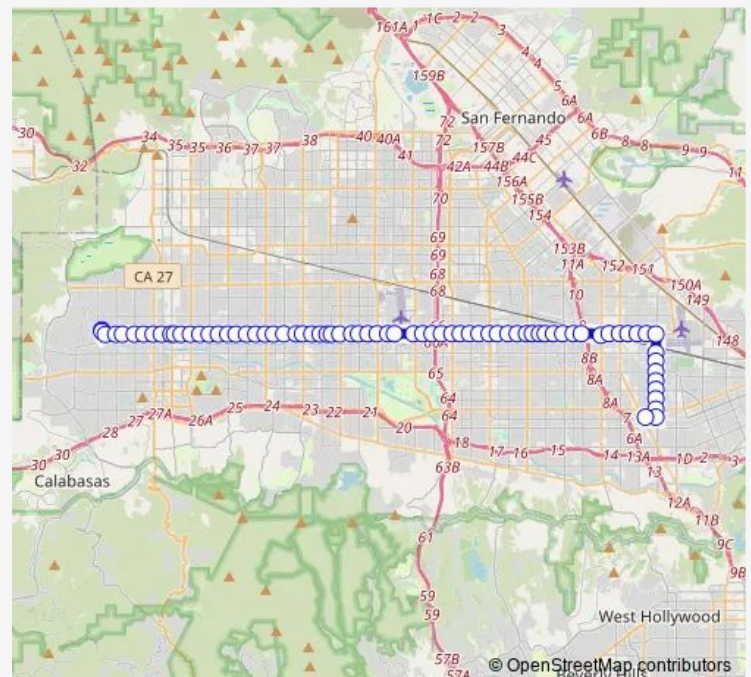

Sherman Way / Maynard

Sherman Way / Shoup

Sherman Way / Farralone

Sherman Way / Topanga Canyon

Sherman Way / Owensmouth

Sherman Way / Canoga

Sherman Way / Eton

Sherman Way / Variel

Sherman Way / De Soto

Sherman Way / Lurline

Sherman Way / Mason

Route schedule

Fallbrook / Ventura — North Hollywood Station

Monday 04:29-22:29

Tuesday 04:29-22:29

Wednesday 04:29-22:29

Thursday 04:29-22:29

Friday 04:29-22:29

Saturday 04:57-22:29

Sunday 05:01-22:29

Route info

Direction: Fallbrook / Ventura

Stops: 78

Trip Duration: 1 hour 34 min

162 — Metro Local Line

Sherman Way / Oso

Sherman Way / Winnetka

Sherman Way / Oakdale

Sherman Way / Corbin

Sherman Way / Shirley

Sherman Way / Tampa

Sherman Way / Vanalden