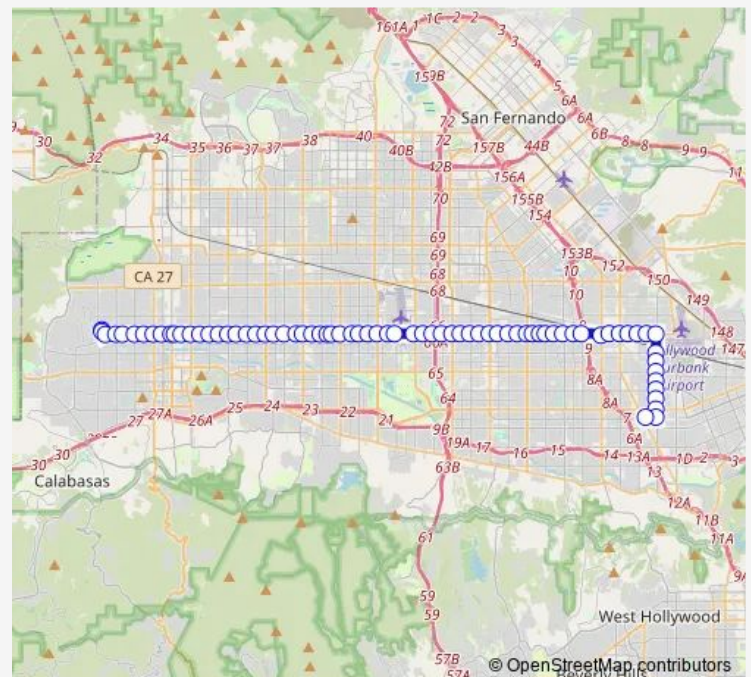

Sherman Way / Maynard

Sherman Way / Shoup

Sherman Way / Farralone

Sherman Way / Topanga Canyon

Sherman Way / Owensmouth

Sherman Way / Canoga

Sherman Way / Eton

Sherman Way / Variel

Sherman Way / De Soto

Sherman Way / Lurline

Sherman Way / Mason

Route schedule

Fallbrook / Ventura — North Hollywood Station

Monday 04:29-22:29

Tuesday 04:29-22:29

Wednesday 04:29-22:29

Thursday 04:29-22:29

Friday 04:29-22:29

Saturday 04:57-22:29

Sunday 05:01-22:29

Route info

Direction: Fallbrook / Ventura

Stops: 78

Trip Duration: 1 hour 32 min

162 — Metro Local Line

Sherman Way / Oso

Sherman Way / Winnetka

Sherman Way / Oakdale

Sherman Way / Corbin

Sherman Way / Shirley

Sherman Way / Tampa

Sherman Way / Vanalden