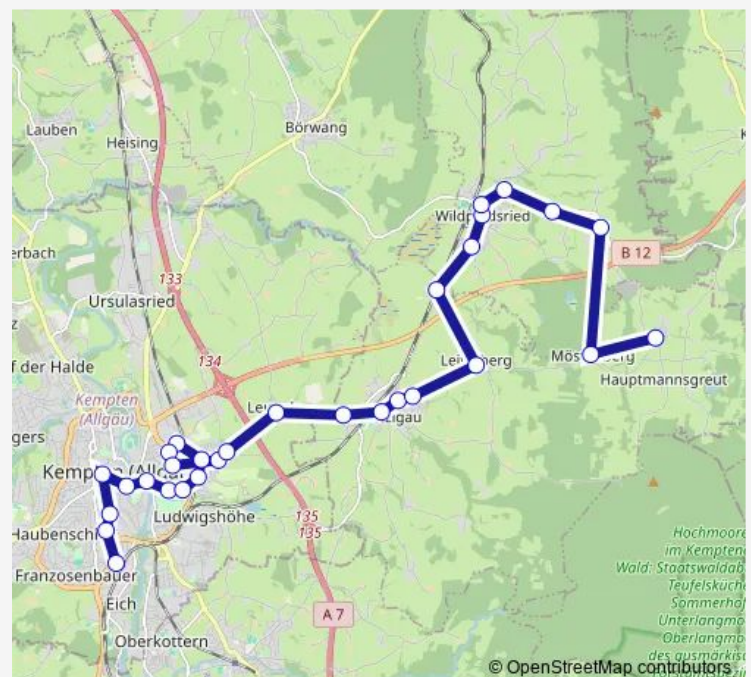

Kempton, Schum.Ring/Lindenb.S.

Lenzfried, Gh. Hirsch

Lenzfried, Ost

Leupolz

Minderbetzigau

Betzigau, Duracher Str.

Betzigau, Leiterberger Str.

Betzigau, Am Lexgraben

Leiterberg

Route schedule

Kempton (Allgäu) Hbf — Hochgreut

Monday	20:25-00:10 ⁺¹
Tuesday	20:25-00:10 ⁺¹
Wednesday	20:25-00:10 ⁺¹
Thursday	20:25-00:10 ⁺¹
Friday	20:25-01:00 ⁺¹
Saturday	20:25-01:00 ⁺¹
Sunday	20:25-00:10 ⁺¹

Route info

Direction: Kempton (Allgäu) Hbf

Stops: 30

Trip Duration: 0 hour 39 min

Bogenried

Wildpoldsried, Cyprianskapelle

Wildpoldsried, Rathaus

Wildpoldsried, Salzstr.