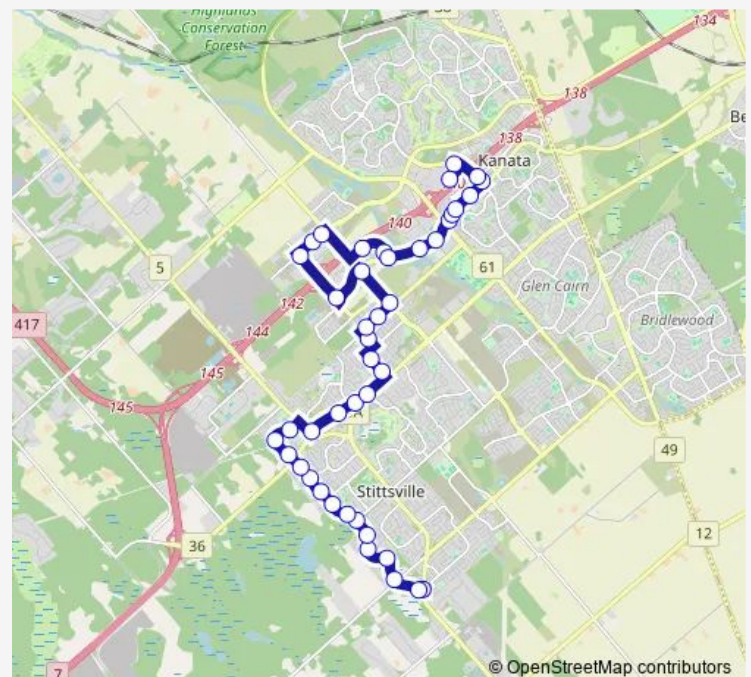

JOHNWOODS / ALON

Route schedule

STITTSVILLE MAIN / WEST RIDGE — TERRY FOX 3B

Monday 08:16-23:11

Tuesday 08:16-23:11

Wednesday 08:16-23:11

Thursday 08:16-23:11

Friday 08:16-23:11

Saturday 08:10-21:13

Sunday —

Route info

Direction: STITTSVILLE MAIN / WEST RIDGE

Stops: 43

Trip Duration: 0 hour 29 min

SANTOLINA / ASTELIA

MAPLE GROVE / GRENADINE