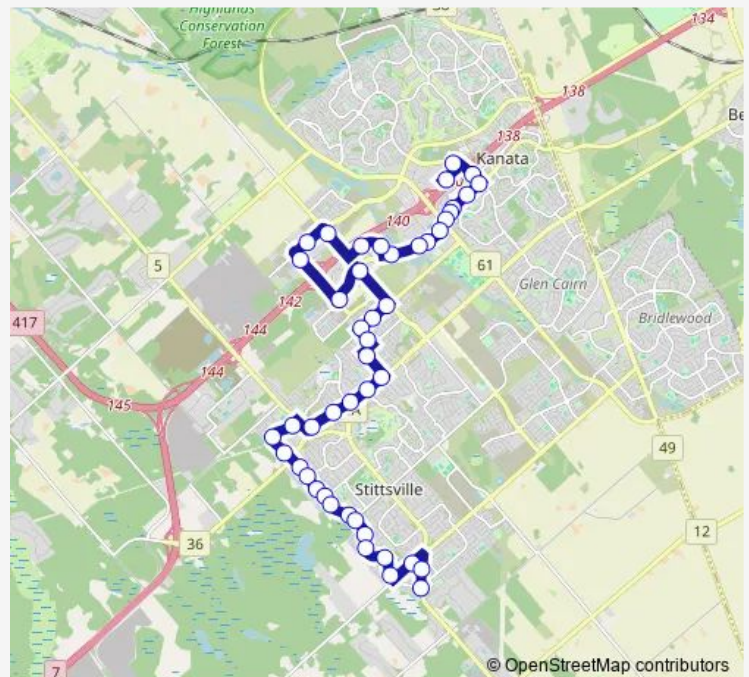

Thursday 07:38-22:35

Friday 12:50-22:35

Saturday 07:43-20:46

Sunday —

Route info

Direction: Terry Fox

Stops: 46

Trip Duration: 0 hour 27 min

Hazeldean / Carp

Kittiwake / Carp

Kittiwake / Sirocco

Kittiwake / AD. 104

West Ridge / Delamere

West Ridge / Stonepath

West Ridge / Steggall

West Ridge / Beverly