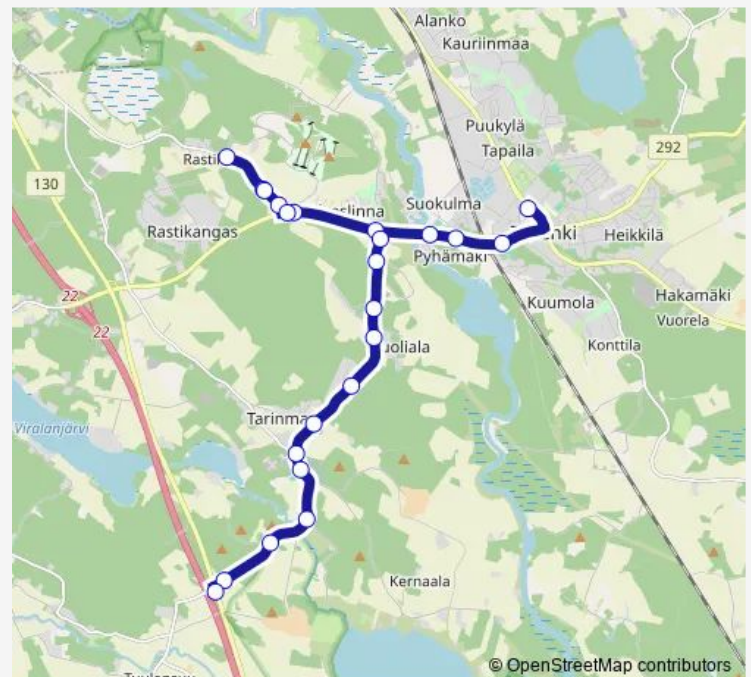

Thursday 08:35

Friday 08:35

Saturday —

Sunday —

Route info

Direction: Turenki linja-autoasema

Stops: 23

Trip Duration: 0 hour 21 min