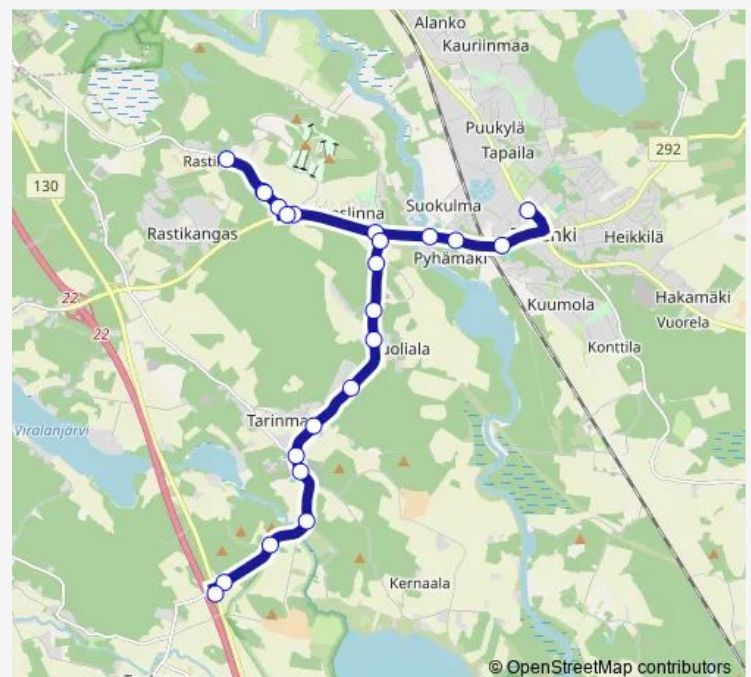

Saturday —

Sunday —

Route info

Direction: Turenki linja-autoasema

Stops: 23

Trip Duration: 0 hour 21 min

Hakoinen E

Hakoistentie E