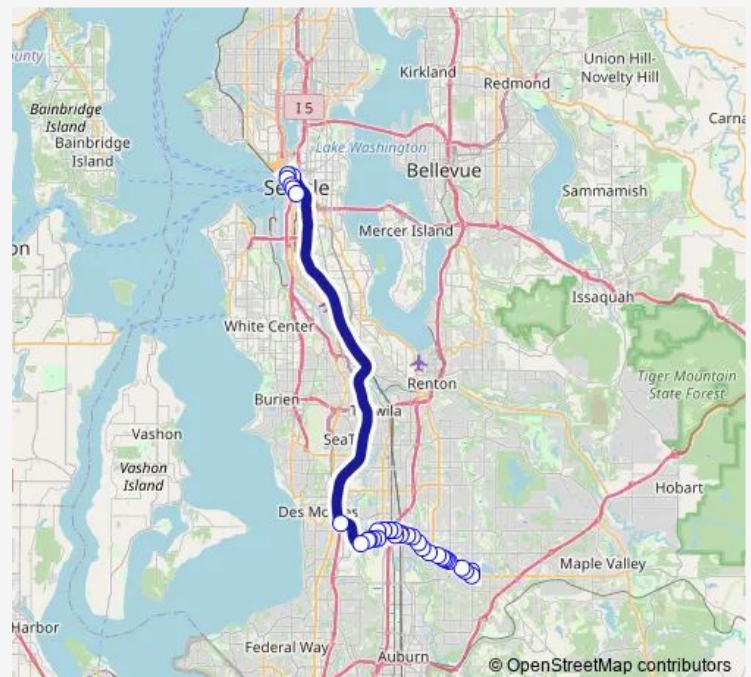

Bus 162

[Go to website](#)

Direction

2nd Ave & Bell St — Lake Meridian Park And Ride

31 stops

[Open route schedule](#)

2nd Ave & Bell St

2nd Ave & Lenora St

2nd Ave & Pike St

2nd Ave & Marion St

2nd Ave & James St

2nd Ave Ext S & S Jackson St

Kent Des Moines Rd & I-5 Ramp

Kent Des Moines Rd & I-5 Ramp

W Meeker St & Frager Rd

W Meeker St & Russell Rd

W Meeker St & Russell Rd

W Meeker St & 64th Ave S

64th Ave S & W Meeker St

W James St & 64th Ave S

W James St & Washington Ave N

W James St & Lincoln Ave N

W James St & 4th Ave N

W James St & 1st Ave N

Kent Sounder Station - Bay 5

State Ave N & E Smith St

Canyon Dr SE & E Titus St

Route schedule

2nd Ave & Bell St — Lake Meridian Park And Ride

Monday 15:27-18:02

Tuesday 15:27-18:02

Wednesday —

Thursday 15:27-18:02

Friday 15:27-18:02

Saturday —

Sunday —

Route info

Direction: 2nd Ave & Bell St

Stops: 31

Trip Duration: 1 hour 25 min

162

BusMaps