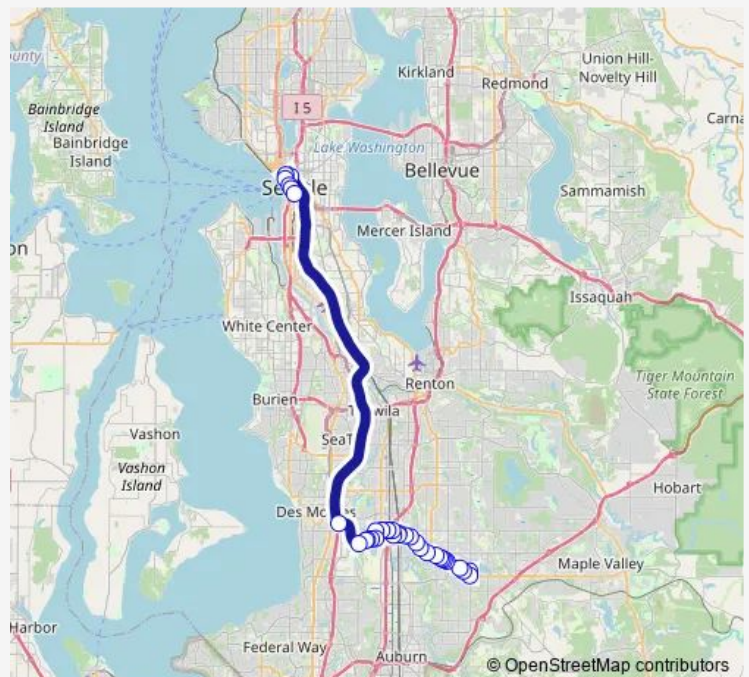

Bus 162

[Go to website](#)

Direction

2nd Ave & Bell St — Lake Meridian Park And Ride

31 stops

[Open route schedule](#)

2nd Ave & Bell St

2nd Ave & Lenora St

2nd Ave & Pike St

2nd Ave & Marion St

2nd Ave & James St

2nd Ave Ext S & S Jackson St

Kent Des Moines Rd & I-5 Ramp

Kent Des Moines Rd & I-5 Ramp

W Meeker St & Frager Rd

W Meeker St & Russell Rd

W Meeker St & Russell Rd

W Meeker St & 64th Ave S

64th Ave S & W Meeker St

W James St & 64th Ave S

W James St & Washington Ave N

W James St & Lincoln Ave N

W James St & 4th Ave N

W James St & 1st Ave N

Kent Sounder Station - Bay 4

State Ave N & E Smith St

Canyon Dr SE & E Titus St

Route schedule

2nd Ave & Bell St — Lake Meridian Park And Ride

Monday 15:27-18:02

Tuesday 15:27-18:02

Wednesday 15:27-18:02

Thursday 15:27-18:02

Friday 15:27-18:02

Saturday —

Sunday —

Route info

Direction: 2nd Ave & Bell St

Stops: 31

Trip Duration: 1 hour 25 min

162

BusMaps