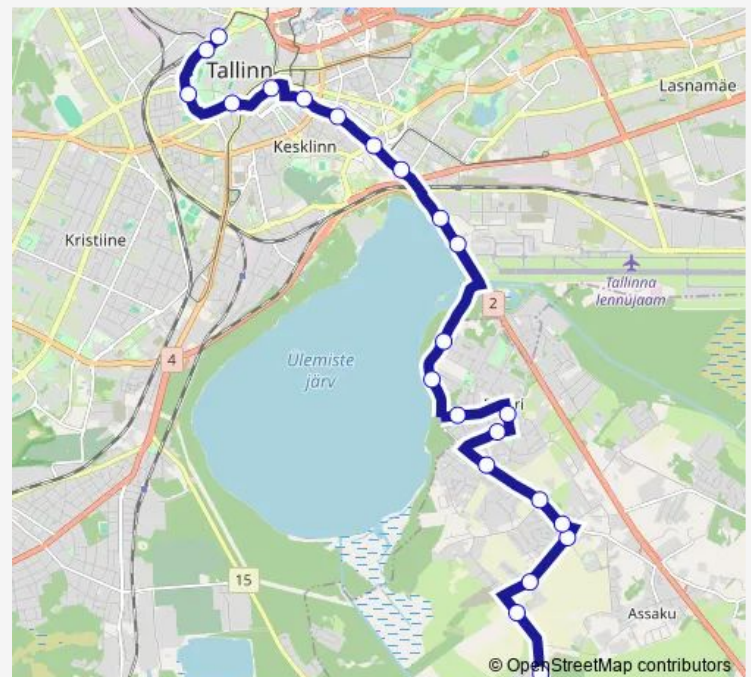

Thursday 07:00-20:50

Friday 07:00-20:50

Saturday 08:25-18:10

Sunday 08:25-18:10

Route info

Direction: Uuesalu

Stops: 24

Trip Duration: 0 hour 39 min

162 — Tallinn - Järvesuu - Peetri - Uuesalu

BusMaps

Hotell Tallinn

Balti jaam (train station)

Balti jaam (train station)

Direction

Balti jaam 3 (train station) — Uuesalu

20 stops

Tuesday 06:15-20:00

Wednesday 06:15-20:00

Thursday 06:15-20:00

Friday 06:15-20:00

Saturday 07:30-17:20

Sunday 07:30-17:20

Route info

Direction: Balti jaam 3 (train station)