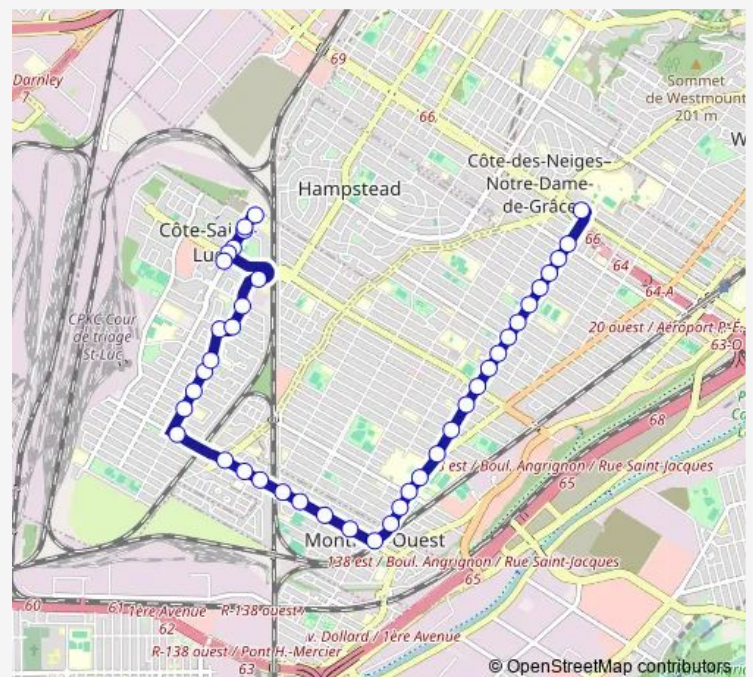

### Route schedule

Kildare / Cavendish — Station Villa-Maria (Décarie / de Monkland)

Monday 05:45-01:01<sup>+1</sup>

Tuesday 05:45-01:01<sup>+1</sup>

Wednesday 05:45-01:01<sup>+1</sup>

Thursday 05:45-01:01<sup>+1</sup>

### Route info

Direction: Kildare / Cavendish

Stops: 35

Trip Duration: 0 hour 29 min

162 — Westminster

BusMaps

Sherbrooke / Coronation

de Monkland / Rosedale

## Route schedule

Station Villa-Maria — Kildare / Cavendish

Monday	06:16-01:30 <sup>+1</sup>
Tuesday	06:16-01:30 <sup>+1</sup>
Wednesday	06:00-01:30 <sup>+1</sup>
Thursday	06:00-01:30 <sup>+1</sup>
Friday	06:16-01:30 <sup>+1</sup>
Saturday	06:00-02:00 <sup>+1</sup>
Sunday	06:00-01:30 <sup>+1</sup>

## Route info

Direction: Station Villa-Maria

Stops: 41

Trip Duration: 0 hour 34 min

Westminster / Côte-Saint-Luc

Westminster / Guelph

Guelph / Léger

Guelph / Melling