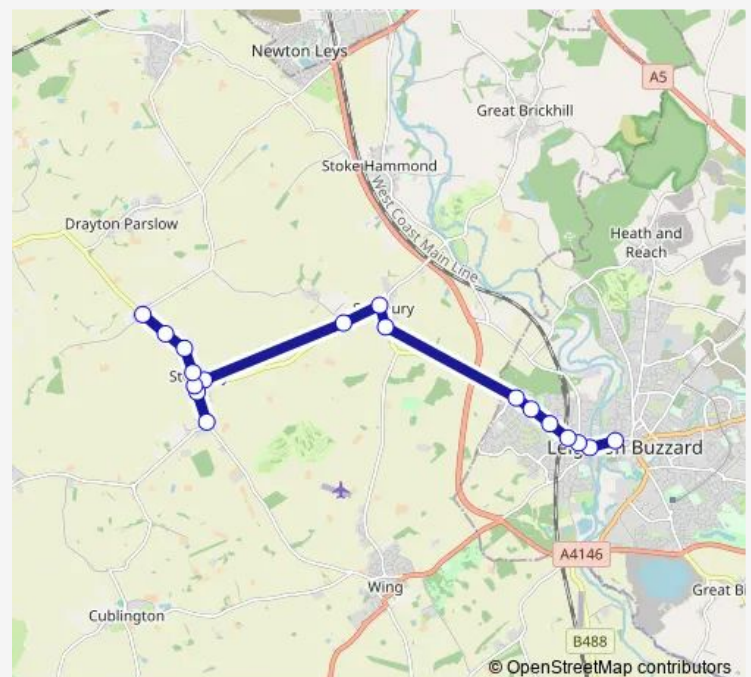

Route schedule

High Street — Haywood Park

Monday 11:40-13:45

Tuesday —

Wednesday 11:40-13:45

Thursday 11:40-13:45

Friday —

Saturday —

Sunday —

Route info

Direction: High Street

Stops: 18

Trip Duration: 0 hour 22 min

■ 162 — Stewkley - Leighton Buzzard - Bletchley

Direction

Bus Station — High Street

16 stops

[Open route schedule](#)

Bus Station

Leisure Centre

Queensway

Knowles Schools

Aylesbury Street

Wharfside