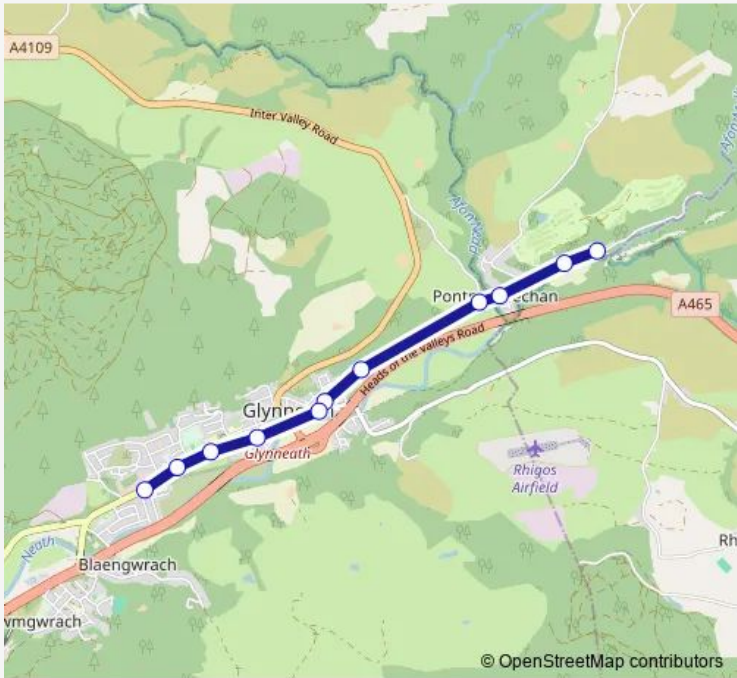

Bus 162 Min yr Awel - Glynneath

[Go to website](#)

**Direction**  
 Min-yr-Awel Turning Circle — Chain Walk  
 11 stops  
[Open route schedule](#)

- Min-yr-Awel Turning Circle
- Min-yr-Awel
- Post Office
- Angel Inn
- Glyn-neath Cemetery
- Aberdare Road Turn
- Halfway Inn
- Woolpack
- Glynneath Library
- Glynneath Fire Station
- Chain Walk

Route schedule  
 Min-yr-Awel Turning Circle — Chain Walk

Monday	09:50-10:10
Tuesday	09:50-10:10
Wednesday	09:50-10:10
Thursday	09:50-10:10
Friday	09:50-10:10
Saturday	—
Sunday	—

Route info  
 Direction: Min-yr-Awel Turning Circle  
 Stops: 11  
 Trip Duration: 0 hour 8 min

■ 162 — Min yr Awel - Glynneath **BusMaps**

**Direction**

Chain Walk — Min-yr-Awel Turning Circle

11 stops

[Open route schedule](#)

Chain Walk

Glynneath Fire Station

Glynneath Library

## Route schedule

Chain Walk — Min-yr-Awel Turning Circle

Monday	10:00-10:20
Tuesday	10:00-10:20
Wednesday	10:00-10:20
Thursday	10:00-10:20
Friday	10:00-10:20
Saturday	—
Sunday	—