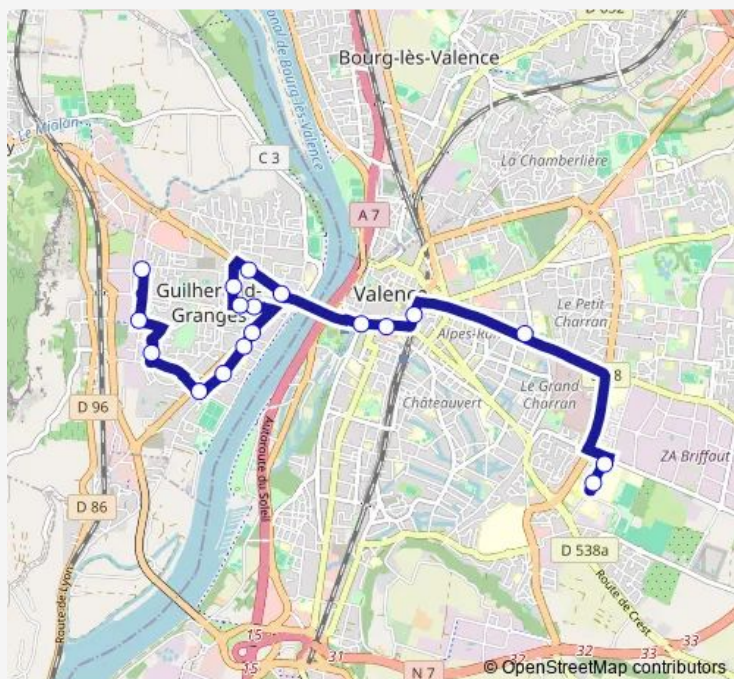

### Direction

Gagarine — Valence Pole Briffaut Quai F

18 stops

[Open route schedule](#)

Gagarine

Pascal

Lavoisier

Combes

Basse Ville

Republique

Valence Pole BUS Quai C

Valence Montplaisir

Valence Pole Briffaut Quai B

Valence Pole Briffaut Quai F

### Route schedule

Gagarine — Valence Pole Briffaut Quai F

Monday 07:09

Tuesday 07:09

Wednesday 07:09

Thursday 07:09

Friday 07:09

Saturday —

### Route info

Direction: Gagarine

Stops: 18

Trip Duration: 0 hour 39 min

162 — Ligne 160

162 Bus time schedules and route maps are available in an offline PDF at [busmaps.com](https://busmaps.com). Use the [busmaps.com](https://busmaps.com) website to see live bus times, train schedule or subway schedule, and step-by-step directions for all public transit in Valence