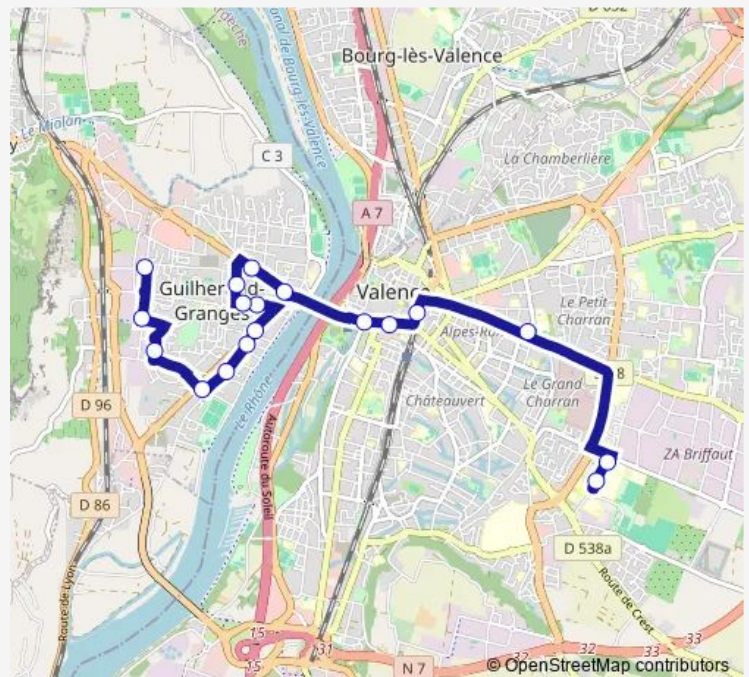

### Direction

Gagarine — Valence Pole Briffaut Quai F

18 stops

[Open route schedule](#)

Gagarine

Pascal

Lavoisier

Combes

Basse Ville

Republique

Valence Pole BUS Quai C

Valence Montplaisir

Valence Pole Briffaut Quai B

Valence Pole Briffaut Quai F

### Route schedule

Gagarine — Valence Pole Briffaut Quai F

Monday 07:09

Tuesday 07:09

Wednesday 07:09

Thursday 07:09

Friday 07:09

Saturday —

### Route info

Direction: Gagarine

Stops: 18

Trip Duration: 0 hour 39 min

162 — Ligne 160

162 Bus time schedules and route maps are available in an offline PDF at [busmaps.com](https://busmaps.com). Use the [busmaps.com](https://busmaps.com) website to see live bus times, train schedule or subway schedule, and step-by-step directions for all public transit in Valence