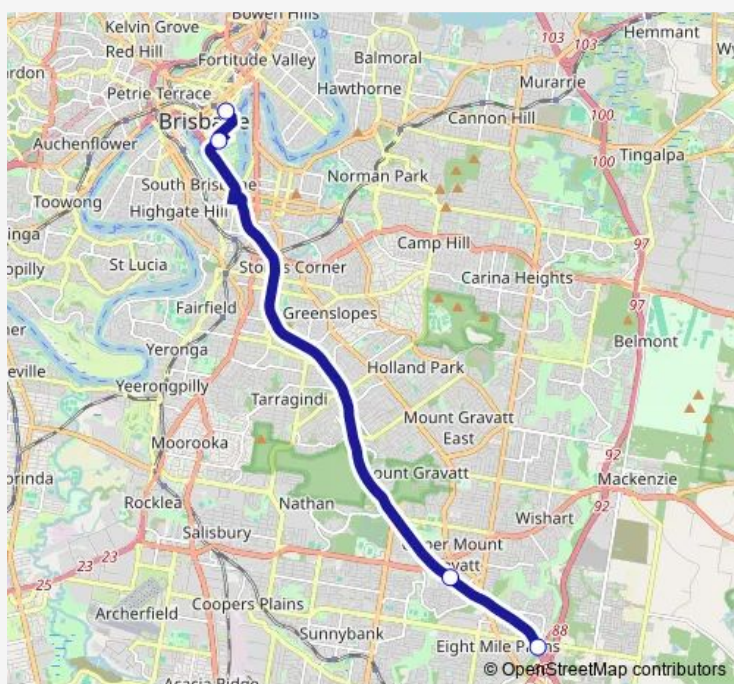

Upper Mt Gravatt station, platform 1

Margaret Street Stop 94 near George St

Creek Street Stop 148 at Riverside Centre

Route schedule

Eight Mile Plains station, platform 1 — Creek Street Stop 148 at Riverside Centre

Monday	07:02-08:22
Tuesday	07:02-08:22
Wednesday	07:02-08:22
Thursday	07:02-08:22
Friday	07:02-08:22
Saturday	—
Sunday	—

Route info

Direction: Eight Mile Plains station, platform 1

Stops: 4

Trip Duration: 0 hour 23 min

162 — Eight Mile Plains - City Rocket

Direction

Queen Street Stop 76 near Creek St — Eight Mile Plains station, platform 2

4 stops

[Open route schedule](#)

Queen Street Stop 76 near Creek St

Alice Street Stop 95 near George St

Thursday 16:25-17:40

Friday 16:25-17:40

Saturday —

Sunday —

Route info

Direction: Queen Street Stop 76 near Creek St

Stops: 4

Trip Duration: 0 hour 23 min