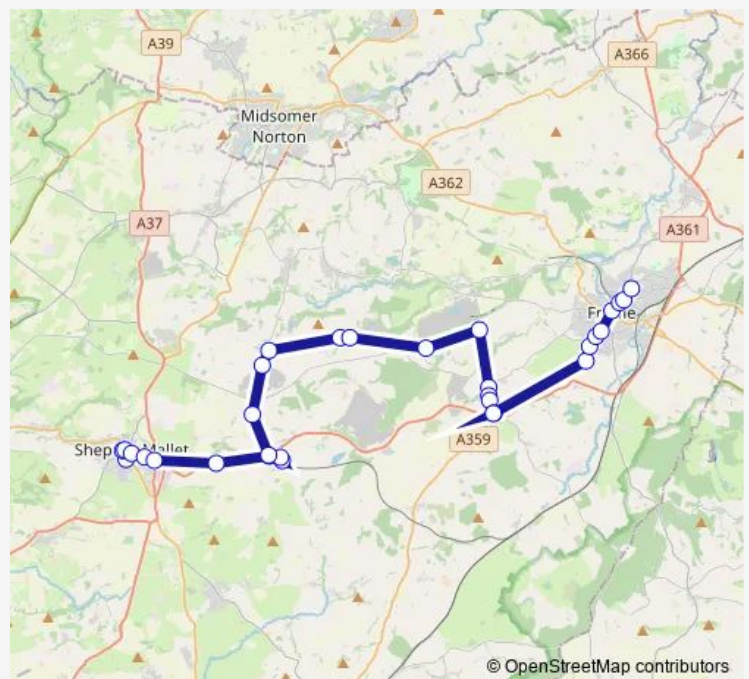

Thursday 07:15-16:15

Friday 07:15-16:15

Saturday —

Sunday —

Route info

Direction: Hospital

Stops: 33

Trip Duration: 0 hour 54 min

Frithfield Lane

Police Station

Police Station

ALDI

Cenotaph

Direction

Cenotaph — Hospital

31 stops

Sainsbury's Superstore

The Grove

Route schedule

Cenotaph — Hospital

Monday 08:15-18:30

Tuesday 08:15-18:30

Wednesday 08:15-18:30

Thursday 08:15-18:30

Friday 08:15-18:30

Saturday —

Sunday —

Route info

Direction: Cenotaph

Stops: 31

Trip Duration: 0 hour 54 min

Manor Road