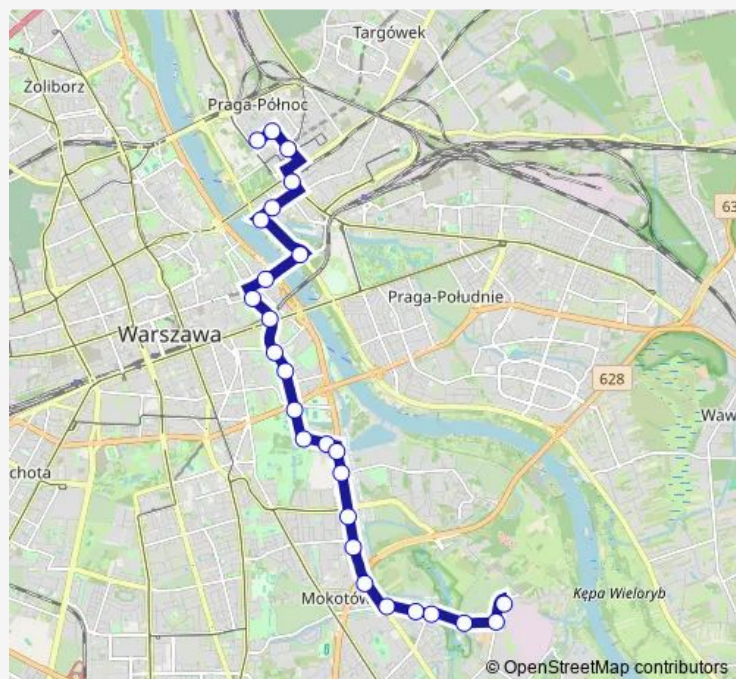

Route schedule

Dw. Wileński — Al. Witosa

Monday 07:58-18:42

Tuesday 07:58-18:42

Wednesday 07:58-18:42

Thursday 07:58-18:42

Friday 07:58-18:42

Saturday —

Sunday —

Route info

Direction: Dw. Wileński

Stops: 18

Trip Duration: 0 hour 26 min

162 — Pl. Hallera – EC Siekierki

Direction

Dw. Wileński — Al. Witosa

18 stops

[Open route schedule](#)

Dw. Wileński

Dw. Wileński

Sierakowskiego

Os. Panieńska

Most Świętokrzyski

Metro Centrum Nauki Kopernik

Sunday —

Route info

Direction: Al. Witosa

Stops: 18

Trip Duration: 0 hour 30 min

162 Bus time schedules and route maps are available in an offline PDF at busmaps.com. Use the busmaps.com website to see live bus times, train schedule or subway schedule, and step-by-step directions for all public transit in Warsaw