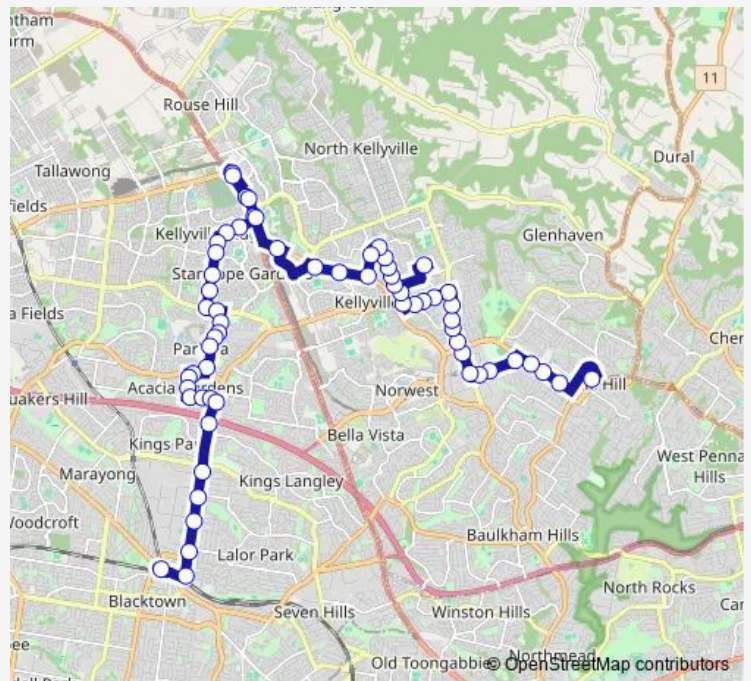

Wrights Rd Before St Pauls Av

Wrights Rd Opp Patterson Av

Glenrowan Av At Hart Pl

Glenrowan Rd After Mediati Av

Greenwood Rd After President Rd

Route schedule

Castle Hill Interchange, Old Castle Hill Rd, Stand A — Blacktown Station, Stand M

Monday	15:16
Tuesday	15:16
Wednesday	15:16
Thursday	15:16
Friday	15:16
Saturday	—
Sunday	—

Route info

Direction: Castle Hill Interchange, Old Castle Hill Rd, Stand A

Stops: 66

Trip Duration: 1 hour 23 min

Acres Rd At Windsor Rd

Windsor Rd Opp Poole Rd

Windsor Rd Before Samantha Riley Dr

Windsor Rd Opp Millcroft Way

Merriville T-Way

Sanctuary T-Way

Rouse Hill Town Centre, Tempus St

Rouse Hill Station