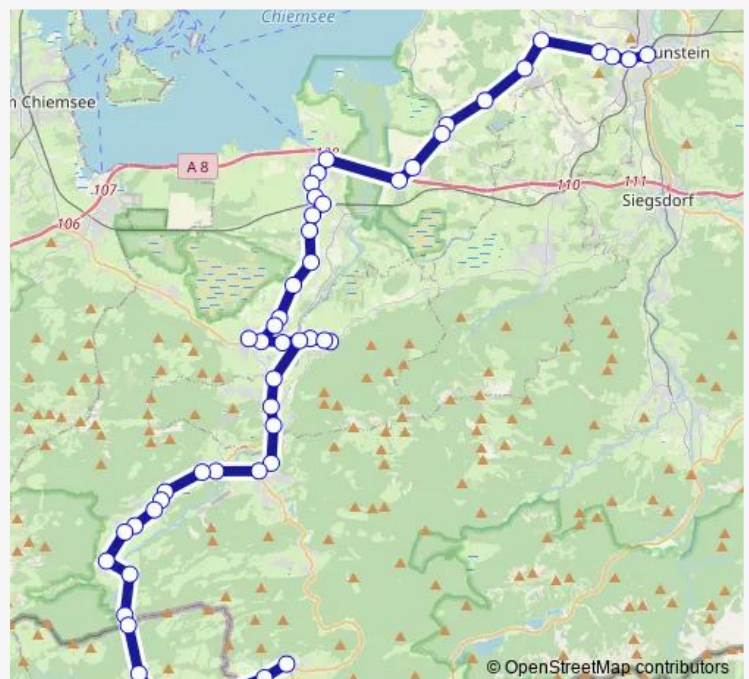

### Route schedule

Traunstein — Marquartstein Rathaus

Monday 07:30

Tuesday 07:30

Wednesday 07:30

Thursday 07:30

Friday 07:30

Saturday —

### Route info

Direction: Traunstein

Stops: 32

Trip Duration: 0 hour 59 min

9509

BusMaps

Brandstätt Golf Resort Achantal

Sportpark Grassau