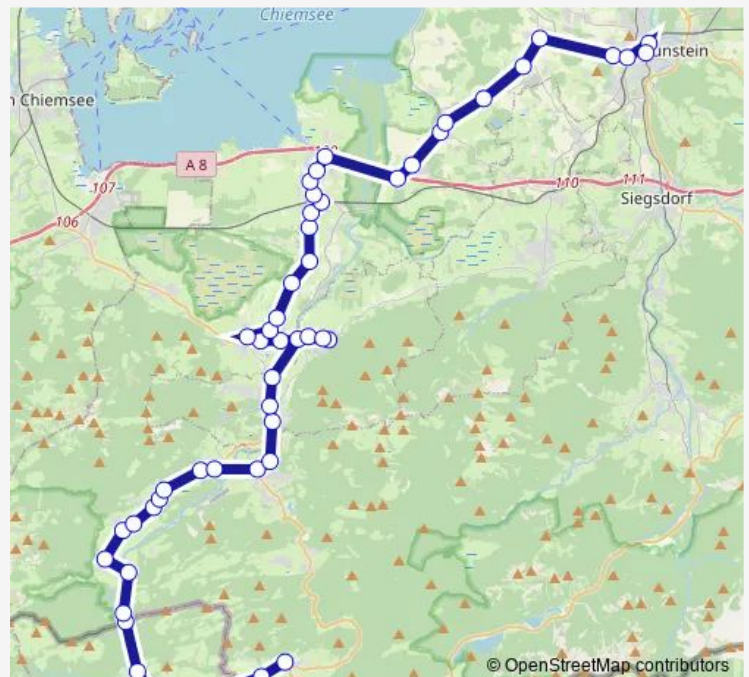

Saturday —

Sunday —

Route info

Direction: Traunstein

Stops: 32

Trip Duration: 0 hour 54 min

■ 9509

BusMaps