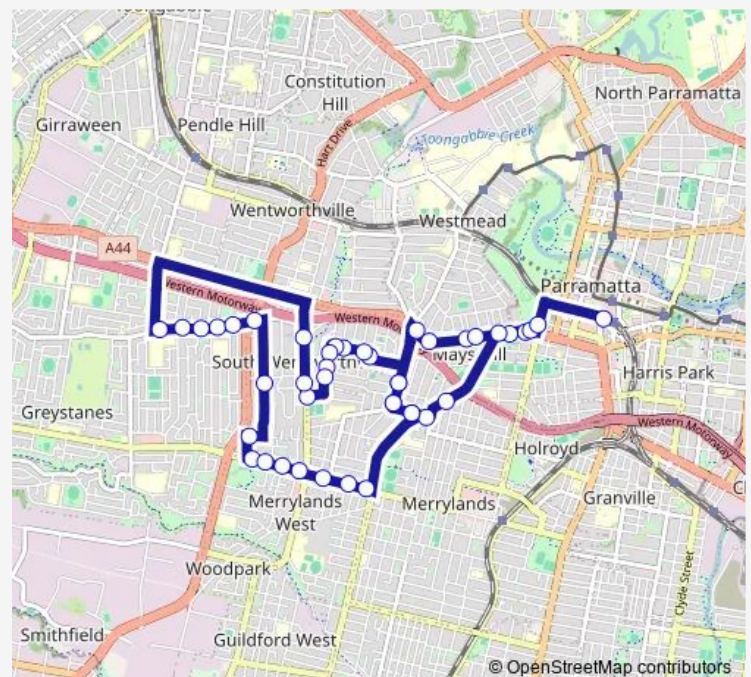

Burnett St Before Lockwood St

Hilltop Rd After Clarence St

Hilltop Shops, Hilltop Rd

Coleman St After Hilltop Rd

Coleman St At Dorothy St

Frances St At Hamilton St

Hamilton St At Pearson St

Hamilton St At Berkeley St

Hamilton St After Berkeley St

Richmond St After Hamilton St

Richmond St At Bartlett St

Richmond St At Brotherton St

Hollywood St At Centenary Rd

Centenary T-Way

Centenary Rd Opp Finlayson St

Old Prospect Rd Opp St Pauls Catholic College

Old Prospect Rd At Walnut St

Old Prospect Rd Before Berith Rd

Old Prospect Rd Opp Ringrose Av

Route schedule

Pitt T-Way — Parramatta Station, Stand A1

Monday	14:52
Tuesday	14:52
Wednesday	14:52
Thursday	14:52
Friday	14:52
Saturday	—
Sunday	—

Route info

Direction: Pitt T-Way

Stops: 43

Trip Duration: 0 hour 48 min

9629 — Pitt T-Way to Parramatta via Greystanes

Old Prospect Rd After Cyril St

Old Prospect Rd Shops, Old Prospect Rd

Hampden Rd Opp Bates Av