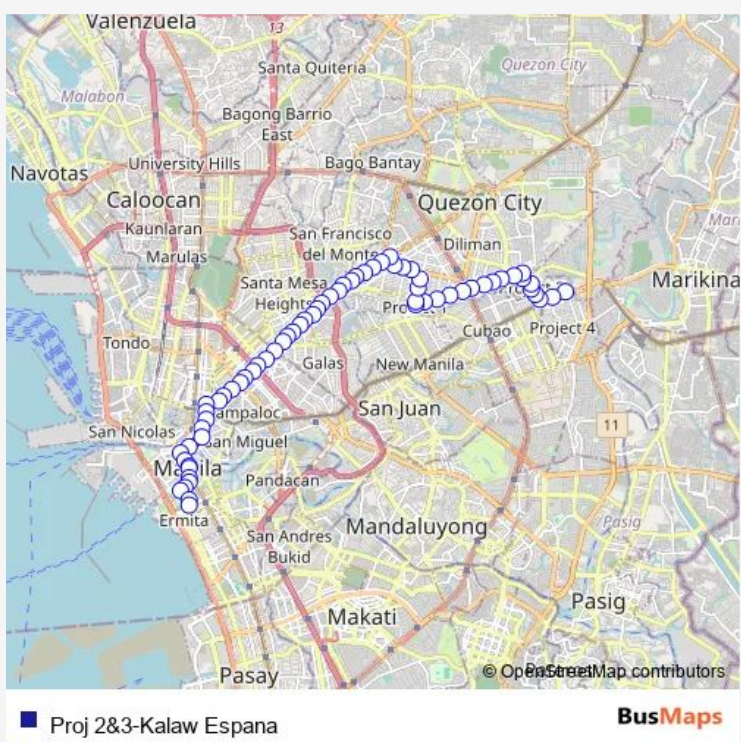

Bus Proj 2&3-Kalaw Espana

[Go to website](#)

**Direction**  
 Molave, Quezon City, Manila — T.M. Kalaw / Maria Y. Orosa St  
 66 stops  
[Open route schedule](#)

- Molave, Quezon City, Manila
- Molave, Quezon City, Manila
- Anonas / Molave Intersection, Quezon City, Manila
- Anonas / Tampoy Intersection, Quezon City, Manila
- Anonas / Marang Intersection, Quezon City, Manila
- Don Quintin Paredes High School, Anonas, Quezon City, Manila
- K-10th / Anonas Intersection, Quezon City, Manila
- Kamias Rd / Anonas Extension Intersection, Quezon City, Manila
- Kamias Rd / Kasing-Kasing Intersection, Quezon City, Manila
- Kamias Rd / Kalayaan Ave Intersection, Quezon City, Manila
- Kamias Rd / K-I Intersection, Quezon City, Manila
- Kamias Rd / Maliksi St Intersection, Quezon City, Manila
- Kamias Rd / Colonel Salgado Intersection, Quezon City, Manila
- Kamuning Rd / Scout Rallos Extension Intersection, Quezon City, Manila
- Kamuning Rd, Quezon City, Manila
- Judge Damien Jimenez / Kamuning Rd, Quezon City, Manila
- Teodoro Gener / Kamuning Rd, Quezon City, Manila

Route schedule  
 Molave, Quezon City, Manila — T.M. Kalaw / Maria Y. Orosa St

Monday	00:00
Tuesday	00:00
Wednesday	00:00
Thursday	00:00
Friday	00:00
Saturday	00:00
Sunday	00:00

Route info  
 Direction: Molave, Quezon City, Manila  
 Stops: 66  
 Trip Duration: 1 hour 14 min