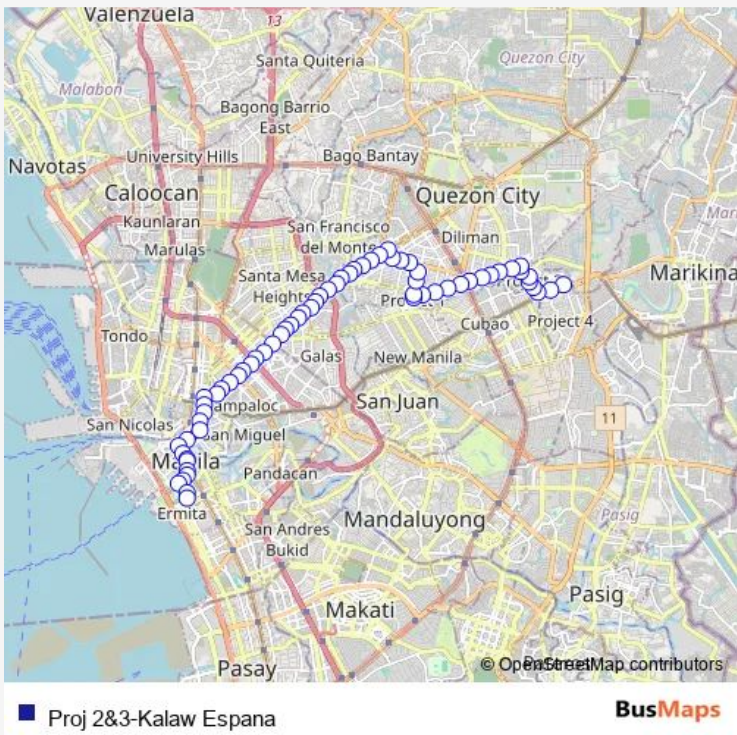

Bus Proj 2&3-Kalaw Espana

[Go to website](#)

Direction
 Molave, Quezon City, Manila — T.M. Kalaw / Maria Y. Orosa St
 66 stops
[Open route schedule](#)

- Molave, Quezon City, Manila
- Molave, Quezon City, Manila
- Anonas / Molave Intersection, Quezon City, Manila
- Anonas / Tampoy Intersection, Quezon City, Manila
- Anonas / Marang Intersection, Quezon City, Manila
- Don Quintin Paredes High School, Anonas, Quezon City, Manila
- K-10th / Anonas Intersection, Quezon City, Manila
- Kamias Rd / Anonas Extension Intersection, Quezon City, Manila
- Kamias Rd / Kasing-Kasing Intersection, Quezon City, Manila
- Kamias Rd / Kalayaan Ave Intersection, Quezon City, Manila
- Kamias Rd / K-I Intersection, Quezon City, Manila
- Kamias Rd / Maliksi St Intersection, Quezon City, Manila
- Kamias Rd / Colonel Salgado Intersection, Quezon City, Manila
- Kamuning Rd / Scout Rallos Extension Intersection, Quezon City, Manila
- Kamuning Rd, Quezon City, Manila
- Judge Damien Jimenez / Kamuning Rd, Quezon City, Manila
- Teodoro Gener / Kamuning Rd, Quezon City, Manila

Route schedule
 Molave, Quezon City, Manila — T.M. Kalaw / Maria Y. Orosa St

Monday	00:00
Tuesday	00:00
Wednesday	00:00
Thursday	00:00
Friday	00:00
Saturday	00:00
Sunday	00:00

Route info
 Direction: Molave, Quezon City, Manila
 Stops: 66
 Trip Duration: 1 hour 14 min