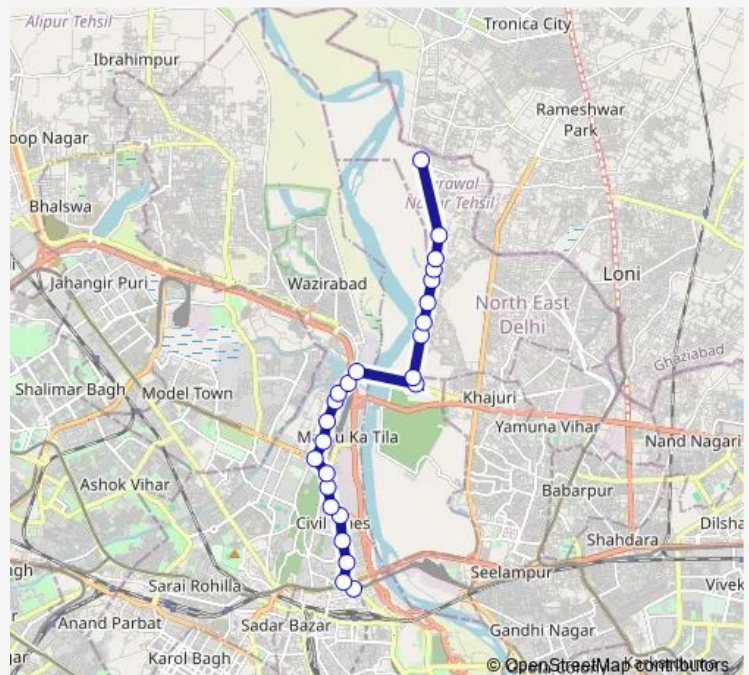

### Route schedule

Isbt Kashmere Gate Terminal — Chauhan Patti (Terminal)

Monday 06:01-22:06

Tuesday 06:01-22:06

Wednesday 06:01-22:06

Thursday 06:01-22:06

Friday 06:01-22:06

Saturday 06:01-22:06

Sunday 06:01-22:06

### Route info

Direction: Isbt Kashmere Gate Terminal

Stops: 25

Trip Duration: 0 hour 48 min

■ 258splup

BusMaps

Sonia Vihar

Pusta No 5 Sonia Vihar