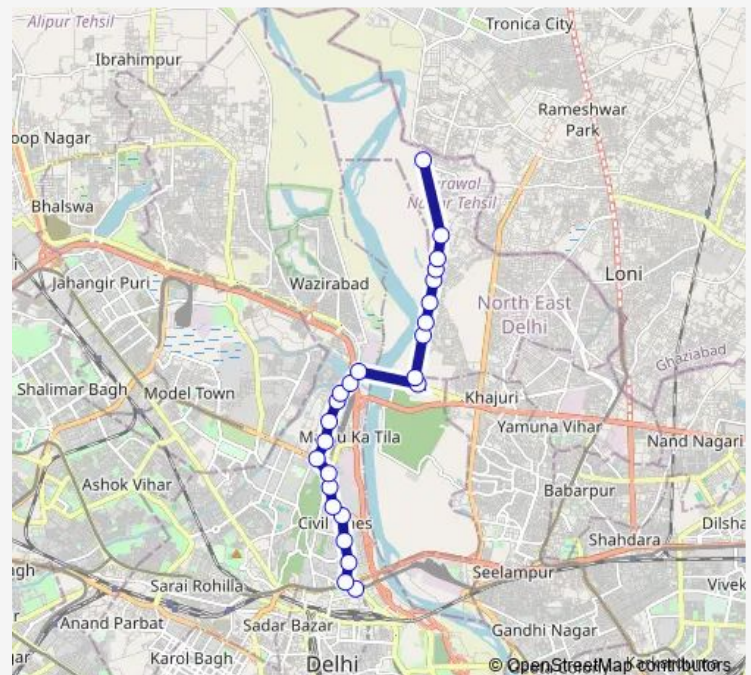

Pusta No 2 Sonia Vihar

Pusta No 3 Sonia Vihar

Gatta Factory Sonia Vihar

Route schedule

Isbt Kashmere Gate Terminal — Chauhan Patti (Terminal)

Monday 06:01-22:06

Tuesday 06:01-22:06

Wednesday 06:01-22:06

Thursday 06:01-22:06

Friday 06:01-22:06

Saturday 06:01-22:06

Sunday 06:01-22:06

Route info

Direction: Isbt Kashmere Gate Terminal

Stops: 25

Trip Duration: 0 hour 48 min

■ 258splup

BusMaps

Sonia Vihar

Pusta No 5 Sonia Vihar

Check Post

Chauhan Patti (Terminal)

258splup Bus time schedules and route maps are available in an offline PDF at busmaps.com. Use the busmaps.com website to see live bus times, train schedule or subway schedule, and step-by-step directions for all public transit in Delhi